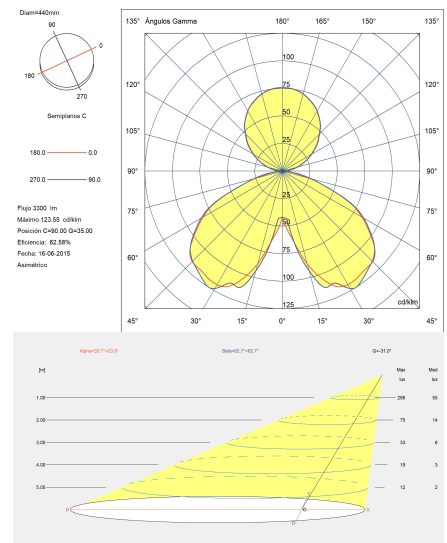

Luminotechnic features

UGR crosswise: 15.1

UGR lengthwise: 15.5

Lampholder	Quantity	Light source power (W)
E27	3	Max. power 15W

Image may not match reference. LedsC4 reserves the right to amend any of the product's components. The data related to flux, power and colour temperature may be subject to changes made by the manufacturer.