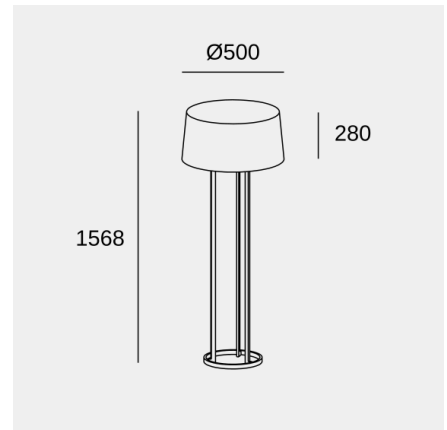

Premium

Jordi Llopis

Floor lamp Premium E27 45 2065lm

Technical features

Luminaire total power: 45W

Real lumens: 2065

Real lm/W: 46

Lens / reflector angle: FLOOD 92°

Structure material: Steel

Diffuser material: Textile, Methacrylate

Diffuser finish: Matt, White

Max. size of light bulb: 176/60 mm

Recommended light bulb: E27

Voltage / frequency: 100-240V/50-60Hz

Warranty: 5 años

Luminotechnic features

UGR crosswise: 15.1

UGR lengthwise: 15.5

Lampholder	Quantity	Light source power (W)
E27	3	Max. power 15W

Image may not match reference. LedsC4 reserves the right to amend any of the product's components. The data related to flux, power and colour temperature may be subject to changes made by the manufacturer.

Premium

Jordi Llopis

Floor lamp Premium E27 45 2065lm

Logistics

x 1

Net weight (kg): 5.845

Packaged weight (kg): 13.11

Packaging: 470mm x 470mm x
1540mm