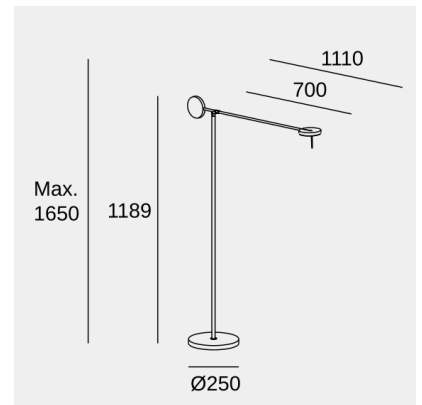

### Technical features

- Luminaire total power: 11.2W
- Real lumens: 496
- Real lm/W: 44
- Correlated Colour Temperature (CCT): LED warm-white 2700K
- Structure material: Steel, Aluminium
- Structure finish: Black
- Diffuser material: Methacrylate
- Diffuser finish: Tinted
- Driver Brand: HEP
- Voltage / frequency: 100-240V/50-60Hz
- Dimming protocol: TOUCH DIMMING
- Power Factor: 0.50
- Useful life: 50,000h L80B20
- Warranty: 5 años

### Luminotechnic features

- CRI: 90
- MacAdam steps: 3
- Photobiological risk: RGO

Lampholder	Quantity	Light source power (W)
LED	1	9W

Image may not match reference. LedsC4 reserves the right to amend any of the product's components. The data related to flux, power and colour temperature may be subject to changes made by the manufacturer.