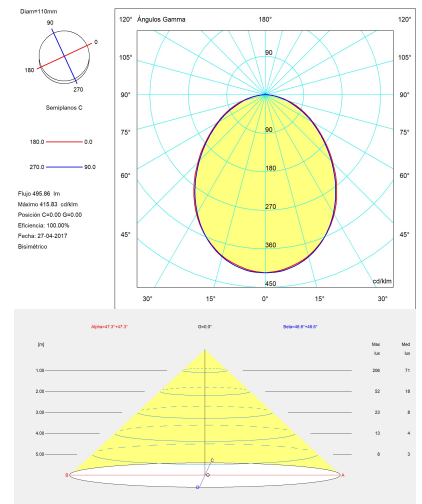

### Technical features

- Luminaire total power: 11.2W
- Real lumens: 496
- Real lm/W: 44
- Correlated Colour Temperature (CCT): LED warm-white 2700K
- Structure material: Steel, Aluminium
- Structure finish: Black
- Diffuser material: Methacrylate
- Diffuser finish: Tinted
- Driver Brand: HEP
- Voltage / frequency: 100-240V/50-60Hz
- Dimming protocol: TOUCH DIMMING
- Power Factor: 0.50
- Useful life: 50,000h L80B20
- Warranty: 5 años

### Luminotechnic features

- CRI: 90
- MacAdam steps: 3
- Photobiological risk: RGO

Lampholder	Quantity	Light source power (W)
LED	1	9W

Image may not match reference. LedsC4 reserves the right to amend any of the product's components. The data related to flux, power and colour temperature may be subject to changes made by the manufacturer.