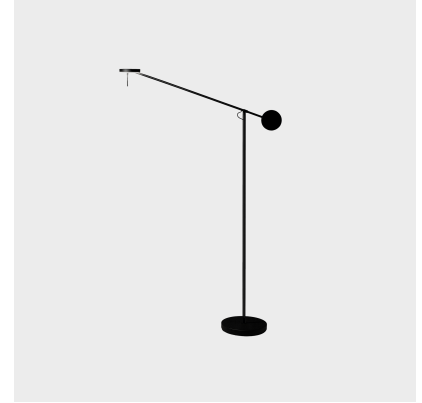

### Technical features

- Luminaire total power: 11.2W
- Real lumens: 496
- Real lm/W: 44
- Correlated Colour Temperature (CCT): LED warm-white 2700K
- Structure material: Steel, Aluminium
- Structure finish: Black
- Diffuser material: Methacrylate
- Diffuser finish: Tinted
- Driver Brand: HEP
- Voltage / frequency: 100-240V/50-60Hz
- Dimming protocol: TOUCH DIMMING
- Power Factor: 0.50
- Useful life: 50,000h L80B20
- Warranty: 5 años

### Luminotechnic features

- CRI: 90
- MacAdam steps: 3
- Photobiological risk: RGO

Lampholder	Quantity	Light source power (W)
LED	1	9W

Image may not match reference. LedsC4 reserves the right to amend any of the product's components. The data related to flux, power and colour temperature may be subject to changes made by the manufacturer.