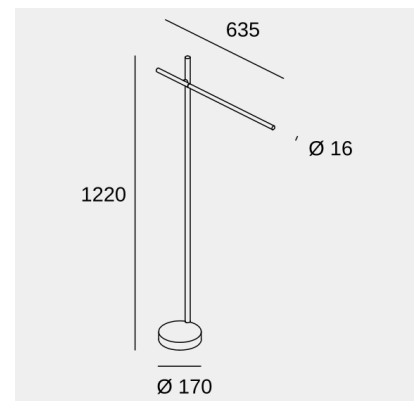

TUBS

Nahtrang Design

Floor lamp TUBS LED 13.3 LED warm-white 3000K TOUCH DIMMING Black 403lm

Technical features

- Luminaire total power: 13.3W
- Real lumens: 403
- Real lm/W: 30
- Correlated Colour Temperature (CCT): LED warm-white 3000K
- Lens / reflector angle: HORIZONTAL 125°
- Structure material: Steel, Aluminium, Marble
- Structure finish: Black
- Diffuser material: Polycarbonate
- Diffuser finish: Opal
- Driver Brand: HEP
- Voltage / frequency: 100-240V/50-60Hz
- Dimming protocol: TOUCH DIMMING
- Power Factor: 0.40
- Useful life: 50,000h L80B20
- Warranty: 5 años

Luminotechnic features

- CRI: 90
- MacAdam steps: 3
- Photobiological risk: RGO

Lampholder	Quantity	Light source power (W)
LED	1	10.5W

Image may not match reference. LedsC4 reserves the right to amend any of the product's components. The data related to flux, power and colour temperature may be subject to changes made by the manufacturer.

TUBS

Nahtrang Design

Floor lamp TUBS LED 13.3 LED warm-white 3000K TOUCH DIMMING Black 403lm

Logistics

x 1

Net weight (kg): 3.59

Packaged weight (kg): 6.46

Packaging: 290mm x 251mm x
1351mm