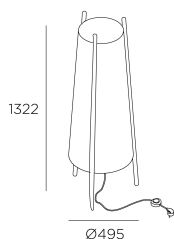

## 25-8106-14-14

Floor lamp Woody E27 80W White

### TECHNICAL FEATURES

IP20

**Power (W)** : Max. power 80W

**Total power consumption of light (W)** : 80W

**Structure material** : Wood

**Structure finish** : White

**Diffuser material** : Textile

**Diffuser finish** : Beige

### LOGISTICS

**Net weight (kg)**: 3.1

**Packaged weight (kg)**: 6

**Packaging**: 500mm x 475mm x 1360mm

1 Un