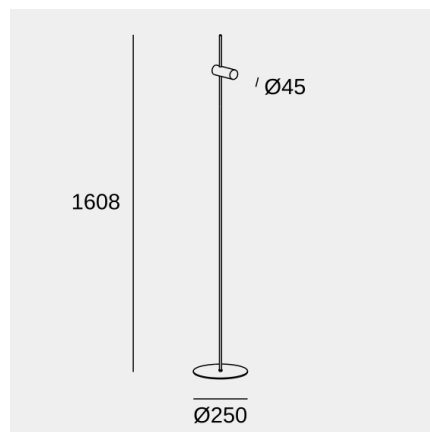

Nude Single

Nahtrang Design

Floor lamp Nude Single E27 15 Matte gold

Technical features

Luminaire total power: 15W

Structure material: Aluminium

Structure finish: Matte gold

Recommended light bulb: E27

Voltage / frequency: 100-240V/50-60Hz

Warranty: 5 años

Easily recyclable luminaire

Luminotechnic features

UGR crosswise: NA

UGR lengthwise: NA

Lampholder	Quantity	Light source power (W)
E27	1	Max. power 15W

Nude Single

Nahtrang Design

Floor lamp Nude Single E27 15 Matte gold

Logistics

x 1

Net weight (kg): 2.93

Packaged weight (kg): 4.23

Packaging: 1630mm x 280mm x
80mm