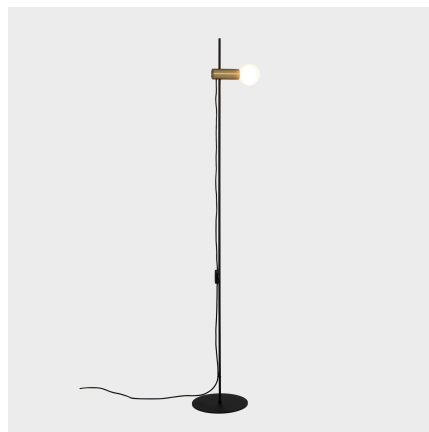

Nude Single

Nahtrang Design

Floor lamp Nude Single E27 15 Matte gold

Technical features

Luminaire total power: 15W

Structure material: Aluminium

Structure finish: Matte gold

Recommended light bulb: E27

Voltage / frequency: 100-240V/50-60Hz

Warranty: 5 años

Easily recyclable luminaire

Luminotechnic features

UGR crosswise: NA

UGR lengthwise: NA

Lampholder	Quantity	Light source power (W)
E27	1	Max. power 15W

Nude Single

Nahtrang Design

Floor lamp Nude Single E27 15 Matte gold

Logistics

x 1

Net weight (kg): 2.93

Packaged weight (kg): 4.23

Packaging: 1630mm x 280mm x
80mm