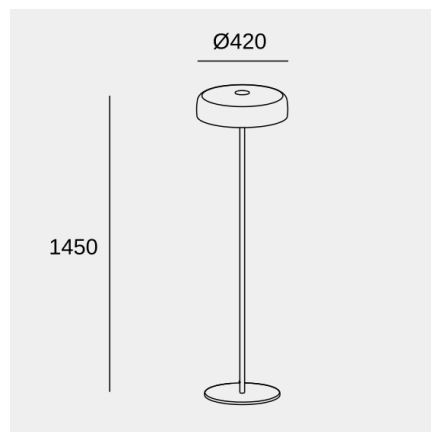

## Levels 1 Body Ø420mm

Nahtrang Design

Floor lamp Levels 1 Body Ø420mm LED 17 SW 2700-3000-4000K PUSH Black 681lm

### Technical features

- Luminaire total power: 17W
- Real lumens: 681 (3000K)
- Real lm/W: 40
- Correlated Colour Temperature (CCT): SW 2700-3000-4000K
- Lens / reflector angle: HORIZONTAL 102°
- Structure material: Steel
- Structure finish: Black
- Diffuser material: Glass
- Diffuser finish: Amber
- Driver Brand: HEP
- Voltage / frequency: 220-240V/50-60Hz
- Dimming protocol: PUSH
- Power Factor: NULL
- Useful life: 50,000h L80B20
- Warranty: 5 años
- Easily recyclable luminaire

### Luminotechnic features

- CRI: 90
- MacAdam steps: 3
- Photobiological risk: RGO

Lampholder	Quantity	Light source power (W)
LED	1	14.6W

Image may not match reference. LedsC4 reserves the right to amend any of the product's components. The data related to flux, power and colour temperature may be subject to changes made by the manufacturer.