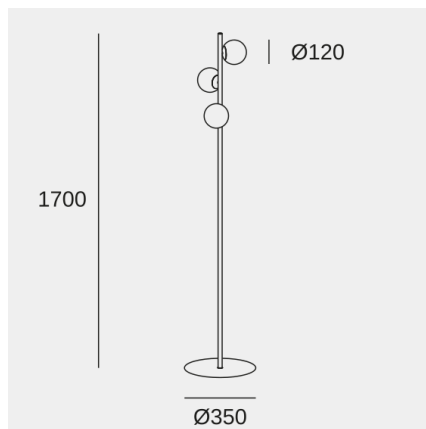

### Technical features

- Luminaire total power: 22.9W
- Real lumens: 1172 (3000K)
- Real lm/W: 51
- Correlated Colour Temperature (CCT): SW 2700-3000-4000K
- Structure material: Steel
- Structure finish: Black
- Diffuser material: Glass
- Diffuser finish: OPAL
- Voltage / frequency: 220-240V/50-60Hz
- Dimming protocol: ON-OFF
- Power Factor: NULL
- Useful life: 50,000h L80B20
- Warranty: 5 years
- Easily recyclable luminaire

### Luminotechnic features

- CRI: 90
- MacAdam steps: 3
- Photobiological risk: RG1
- UGR crosswise: 29.5
- UGR lengthwise: 29.5

Lampholder	Quantity	Light source power (W)
LED	1	21.6W

Image may not match reference. LedsC4 reserves the right to amend any of the product's components. The data related to flux, power and colour temperature may be subject to changes made by the manufacturer.