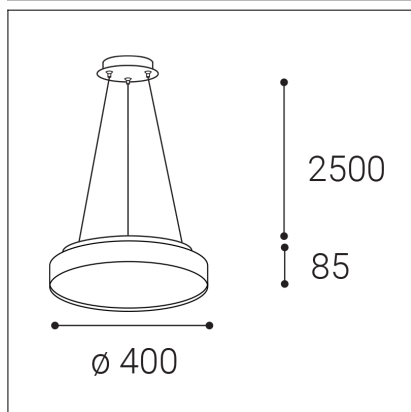

TORO 40 P/N-Z, B

Code:	3275853DT
Color:	BLACK / 9017
Material:	ALUMINIUM/PC
Power:	32+8W
Color temperature:	3000K/4000K
Lumen output:	3000lm
Efficacy:	75lm/W
Color rendering index:	90+
SDCM:	< 3
Light beam angle:	160°
Light distribution:	up / down
Light Source:	LED
Dimmable:	TRIAC
LED lifetime:	L80B20 50.000h
Driver:	750 + 200 mA
Voltage / Frequency:	220-240V/50-60Hz
Dimensions luminaire:	d400x55 + 30 mm
Product weight kg:	3,4 kg
Packing carton:	1
Package dimensions:	440x440x110+270x270x100 mm