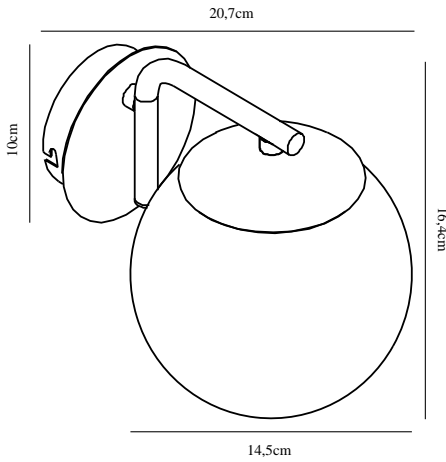

GRANT | WALL LIGHT | BRASS

47091025

nordlux®

Voltage (V): 230 Volt
IP degree: IP20
Maximum bulb wattage (W): 40W
Class (Class 1, Class 2, Class 3):
Class 2 (Double isolated)
Bulb base: E14
Dimmerable: Yes with compatible
bulb
Switch placement: On the cable

Color: Brass
Height (cm): 16.4
Shade Diameter (cm): 14.5
Projection (cm): 20.7
EAN: 5701581411784
TUN: 1975371
Item Number: 47091025

Pcs Per Master Carton: 3
Sales Box Height (cm): 22
Sales Box Width(cm): 21
Sales Box Depth (cm): 25
Sales Box Volume m³ : 0.0116
Product net weight (kg): 0.6

Primary material: Glass
Secondary material: Metal
Color of the Glass: Opal white
Color of the cable: White
Length of the cable (cm): 200
Surface material of the cable:
Plastic
Is the cable replaceable: True