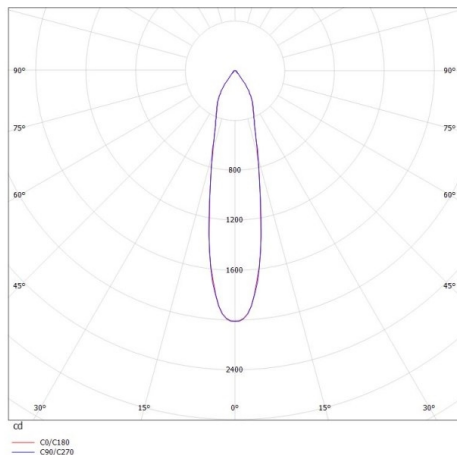

IVY

472-0260790203005

IVY ROUND R RECESSED SPOTLIGHT made of aluminium, white, similar to RAL 9003, beam 20°, light output direct, without converter, max. 200mA, dimmability: see converter, IP54/IP20

DRAWING

TECHNICAL DETAILS

|                       |                    |
|-----------------------|--------------------|
| Bulb type             | LED 7W             |
| Luminous flux [lm]    | 700                |
| Current sec. [mA]     | 200                |
| Colour temp. [K]      | 3000K              |
| CRI                   | >90                |
| Converter             | without converter  |
| Dimming               | see converter      |
| Light output          | direct             |
| Beam angle [°]        | 20°                |
| Voltage [V]           | 35 VDC             |
| Material              | aluminium          |
| Height [mm]           | 64                 |
| Diameter [mm]         | 72                 |
| Ceiling cutout [mm]   | 60                 |
| Recess depth [mm]     | 94                 |
| IP protection class   | IP54/IP20          |
| Voltage class         | protection cl. III |
| Net weight [kg]       | 0,27               |
| Colour lamp           | white              |
| RAL                   | 9003               |
| EAN-Number            | 9008905932458      |
| Lifetime [h]          | L80 B10 20 000     |
| Energy efficiency cl. | D                  |

LIGHT DISTRIBUTION CURVE

The values are rated values. Power and luminous flux are initially subject to a tolerance of +/- 10%. Colour temperature tolerance: +/- 150 K. The values apply to an ambient temperature of 25°C unless otherwise specified.