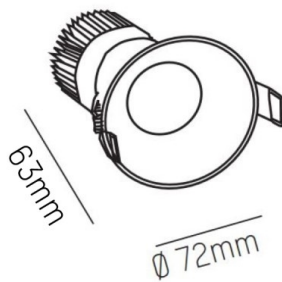

IVY

472-0260790203005

IVY ROUND R RECESSED SPOTLIGHT made of aluminium, white, similar to RAL 9003, beam 20°, light output direct, without converter, max. 200mA, dimmability: see converter, IP54/IP20

DRAWING

TECHNICAL DETAILS

|                       |                    |
|-----------------------|--------------------|
| Bulb type             | LED 7W             |
| Luminous flux [lm]    | 700                |
| Current sec. [mA]     | 200                |
| Colour temp. [K]      | 3000K              |
| CRI                   | >90                |
| Converter             | without converter  |
| Dimming               | see converter      |
| Light output          | direct             |
| Beam angle [°]        | 20°                |
| Voltage [V]           | 35 VDC             |
| Material              | aluminium          |
| Height [mm]           | 64                 |
| Diameter [mm]         | 72                 |
| Ceiling cutout [mm]   | 60                 |
| Recess depth [mm]     | 94                 |
| IP protection class   | IP54/IP20          |
| Voltage class         | protection cl. III |
| Net weight [kg]       | 0,27               |
| Colour lamp           | white              |
| RAL                   | 9003               |
| EAN-Number            | 9008905932458      |
| Lifetime [h]          | L80 B10 20 000     |
| Energy efficiency cl. | D                  |

LIGHT DISTRIBUTION CURVE

The values are rated values. Power and luminous flux are initially subject to a tolerance of +/- 10%. Colour temperature tolerance: +/- 150 K. The values apply to an ambient temperature of 25°C unless otherwise specified.