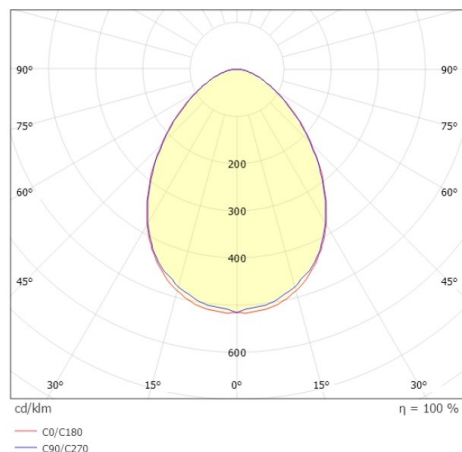

UP

472-0501090002705

UP AC SD SURFACE MOUNTED CEILING LUMINAIRE made of aluminium, white, similar to RAL 9003, light output direct, dimmability: not dimmable, IP20

DRAWING

TECHNICAL DETAILS

System perform. [W]	10
Bulb type	LED
Luminous flux [lm]	560
Colour temp. [K]	2700K
CRI	>90
Dimming	not dimmable
Light output	direct
Voltage [V]	220-240V 50/60Hz
Material	aluminium
Length [mm]	100
Width [mm]	100
Height [mm]	63
IP protection class	IP20
Voltage class	protection cl. I
Net weight [kg]	0,50
Colour lamp	white
RAL	9003
EAN-Number	9008905924781
Lifetime [h]	L80 B10 20 000
Energy efficiency cl.	F

LIGHT DISTRIBUTION CURVE

The values are rated values. Power and luminous flux are initially subject to a tolerance of +/- 10%. Colour temperature tolerance: +/- 150 K. The values apply to an ambient temperature of 25°C unless otherwise specified.