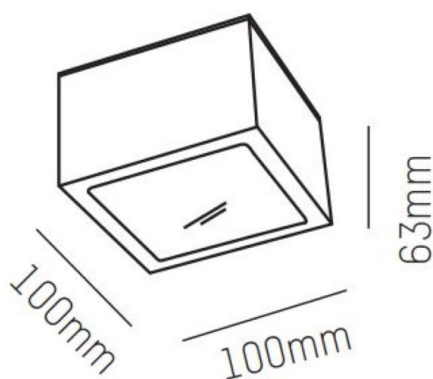

UP

472-0501090002705

UP AC SD SURFACE MOUNTED CEILING LUMINAIRE made of aluminium, white, similar to RAL 9003, light output direct, dimmability: not dimmable, IP20

DRAWING

TECHNICAL DETAILS

System perform. [W]	10
Bulb type	LED
Luminous flux [lm]	560
Colour temp. [K]	2700K
CRI	>90
Dimming	not dimmable
Light output	direct
Voltage [V]	220-240V 50/60Hz
Material	aluminium
Length [mm]	100
Width [mm]	100
Height [mm]	63
IP protection class	IP20
Voltage class	protection cl. I
Net weight [kg]	0,50
Colour lamp	white
RAL	9003
EAN-Number	9008905924781
Lifetime [h]	L80 B10 20 000
Energy efficiency cl.	F

LIGHT DISTRIBUTION CURVE

The values are rated values. Power and luminous flux are initially subject to a tolerance of +/- 10%. Colour temperature tolerance: +/- 150 K. The values apply to an ambient temperature of 25°C unless otherwise specified.