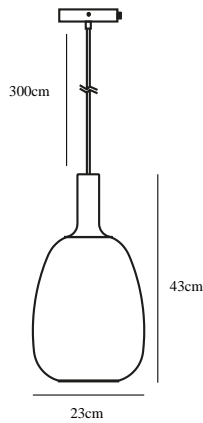

# ALTON 23 | PENDANT | BLACK

47303047

nordlux®

Voltage (V): 230 Volt  
IP degree: IP20  
Maximum bulb wattage (W): 60W  
Class (Class 1, Class 2, Class 3):  
Class 1 (Earth contact)  
Bulb base: E27  
Dimmerable: Yes with compatible  
bulb

Color: Black  
Height (cm): 43  
Shade Diameter (cm): 23  
EAN: 5701581452589  
TUN: 2042266  
Item Number: 47303047

Pcs Per Master Carton: 3  
Sales Box Height (cm): 40  
Sales Box Width(cm): 25  
Sales Box Depth (cm): 25  
Sales Box Volume m<sup>3</sup> : 0.025  
Product net weight (kg): 1.34

Primary material: Glass  
Secondary material: Metal  
Color of the Glass: Smoked  
Color of the cable: Black  
Length of the cable (cm): 300  
Surface material of the cable:  
Textile  
Is the cable replaceable: False