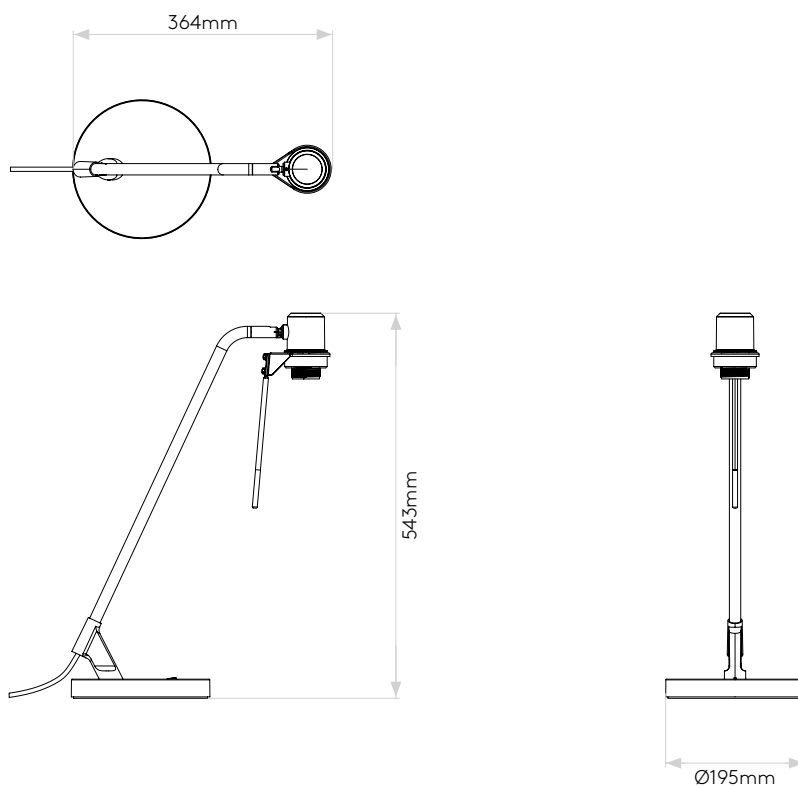

LAMP

| | |
|--------------------------------|--------------------|
| LIGHT SOURCE: | LED E27/ES |
| WATTAGE: | 12W MAX |
| RECOMMENDED LAMP: | 12W MAX LED E27/ES |
| LAMP INCLUDED: | No |
| MAXIMUM LAMP LENGTH (mm): | 118 |
| LUMINOUS FLUX (lm): | Lamp Dependent |
| COLOUR TEMP (K): | Lamp Dependent |
| CRI (Ra): | Lamp Dependent |
| MACADAM ELLIPSE: | Lamp Dependent |
| TILT ADJUSTABLE ANGLE (°): | 90 |
| ROTATION ADJUSTABLE ANGLE (°): | 330 |
| LIFETIME (hrs): | Lamp Dependent |
| BEAM ANGLE (°): | Lamp Dependent |

Without Shade

With Tapered Drum 155 Shade

Please note that some dimensions may vary slightly due to manufacturing tolerances, this includes cable entry and fixing holes

Veuillez noter que certaines dimensions peuvent varier légèrement en raison des tolérances de fabrication, y compris l'entrée de câble et les trous de fixation.