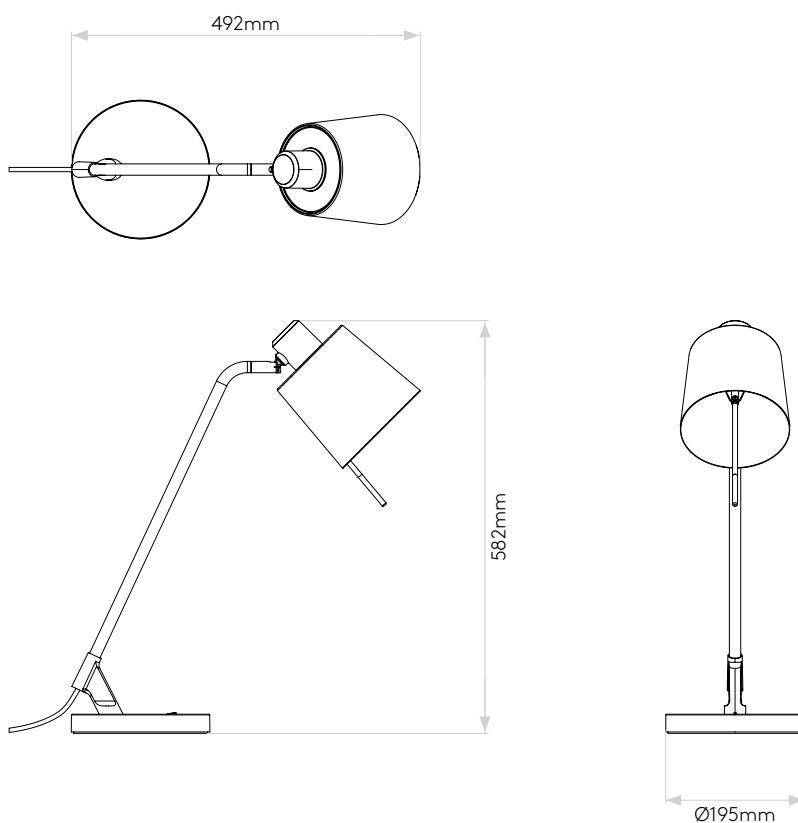

LAMP

| | |
|--------------------------------|--------------------|
| LIGHT SOURCE: | LED E27/ES |
| WATTAGE: | 12W MAX |
| RECOMMENDED LAMP: | 12W MAX LED E27/ES |
| LAMP INCLUDED: | No |
| MAXIMUM LAMP LENGTH (mm): | 118 |
| LUMINOUS FLUX (lm): | Lamp Dependent |
| COLOUR TEMP (K): | Lamp Dependent |
| CRI (Ra): | Lamp Dependent |
| MACADAM ELLIPSE: | Lamp Dependent |
| TILT ADJUSTABLE ANGLE (°): | 90 |
| ROTATION ADJUSTABLE ANGLE (°): | 330 |
| LIFETIME (hrs): | Lamp Dependent |
| BEAM ANGLE (°): | Lamp Dependent |

Without Shade

With Tapered Drum 155 Shade

Please note that some dimensions may vary slightly due to manufacturing tolerances, this includes cable entry and fixing holes

Veuillez noter que certaines dimensions peuvent varier légèrement en raison des tolérances de fabrication, y compris l'entrée de câble et les trous de fixation.