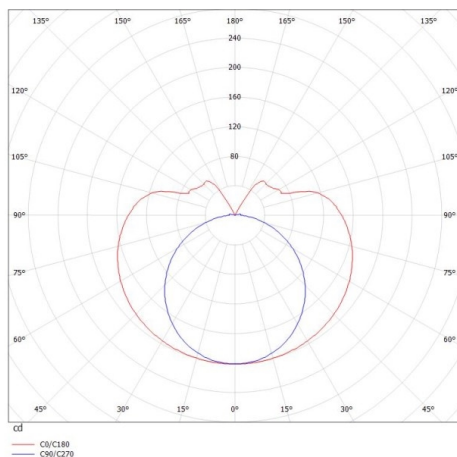

VALO

720-002311023550

VALO PDI SUSPENSION made of aluminium, white, similar to RAL 9016, PMMA cover light output direct / indirect, with converter, max. 700mA, dimmability: not dimmable, cable transparent, adapter/ceiling base white, pendant length 1500mm, IP20

DRAWING

TECHNICAL DETAILS

System perform. [W]	15
Bulb type	LED
Luminous flux [lm]	1170
Current sec. [mA]	700
Colour temp. [K]	2700K
CRI	>90
Optics	PMMA diffuser
Designer	INHOUSE
Converter	with converter
Dimming	not dimmable
Light output	direct / indirect
Voltage [V]	220-240V 50/60HZ
Material	aluminium
Length [mm]	586,4
Pendant length [mm]	1500
Diameter [mm]	70
IP protection class	IP20
Voltage class	protection cl. I
Shock resistance	IK02
Net weight [kg]	2,88
Colour lamp	white
RAL	9016
Colour adapter/ceiling base	white
Electric wire	transparent
EAN-Number	9010506249231
Lifetime [h]	L80 B10 50 000
Energy efficiency cl.	E
No. of luminaires B16A	30

LIGHT DISTRIBUTION CURVE

The values are rated values. Power and luminous flux are initially subject to a tolerance of +/- 10%. Colour temperature tolerance: +/- 150 K. The values apply to an ambient temperature of 25°C unless otherwise specified.