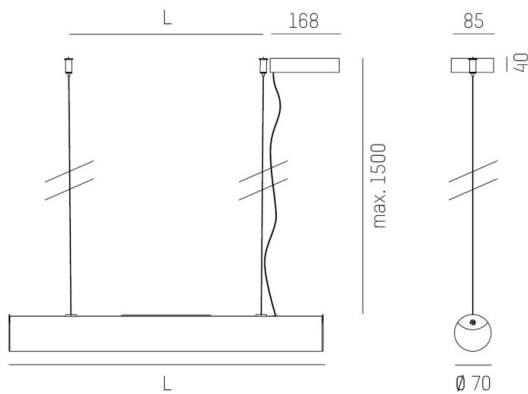

VALO

720-002311023550

VALO PDI SUSPENSION made of aluminium, white, similar to RAL 9016, PMMA cover light output direct / indirect, with converter, max. 700mA, dimmability: not dimmable, cable transparent, adapter/ceiling base white, pendant length 1500mm, IP20

DRAWING

TECHNICAL DETAILS

System perform. [W]	15
Bulb type	LED
Luminous flux [lm]	1170
Current sec. [mA]	700
Colour temp. [K]	2700K
CRI	>90
Optics	PMMA diffuser
Designer	INHOUSE
Converter	with converter
Dimming	not dimmable
Light output	direct / indirect
Voltage [V]	220-240V 50/60HZ
Material	aluminium
Length [mm]	586,4
Pendant length [mm]	1500
Diameter [mm]	70
IP protection class	IP20
Voltage class	protection cl. I
Shock resistance	IK02
Net weight [kg]	2,88
Colour lamp	white
RAL	9016
Colour adapter/ceiling base	white
Electric wire	transparent
EAN-Number	9010506249231
Lifetime [h]	L80 B10 50 000
Energy efficiency cl.	E
No. of luminaires B16A	30

LIGHT DISTRIBUTION CURVE

The values are rated values. Power and luminous flux are initially subject to a tolerance of +/- 10%. Colour temperature tolerance: +/- 150 K. The values apply to an ambient temperature of 25°C unless otherwise specified.