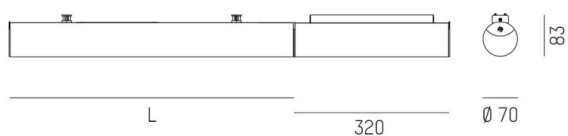

VALO

720-003311023550

VALO SDI WALL / CEILING LUMINAIRE made of aluminium, white, similar to RAL 9016, PMMA cover light output direct / indirect, with converter, max. 700mA, dimmability: not dimmable, adapter/ceiling base white, IP20

DRAWING

SYS 15W	L: 586mm
SYS 30W	L: 1146mm
SYS 45W	L: 1706mm
SYS 60W	L: 2266mm
SYS 90W	L: 3386mm

LIGHT DISTRIBUTION CURVE

TECHNICAL DETAILS

System perform. [W]	15
Bulb type	LED
Luminous flux [lm]	1170
Current sec. [mA]	700
Colour temp. [K]	2700K
CRI	>90
Optics	PMMA diffuser
Designer	INHOUSE
Converter	with converter
Dimming	not dimmable
Light output	direct / indirect
Voltage [V]	220-240V 50/60Hz
Material	aluminium
Length [mm]	906
Height [mm]	83
Diameter [mm]	70
IP protection class	IP20
Voltage class	protection cl. II
Shock resistance	IK02
Net weight [kg]	3,27
Colour lamp	white
RAL	9016
Colour adapter/ceiling base	white
EAN-Number	9010506250060
Lifetime [h]	L80 B10 50 000
Energy efficiency cl.	E
No. of luminaires B16A	15