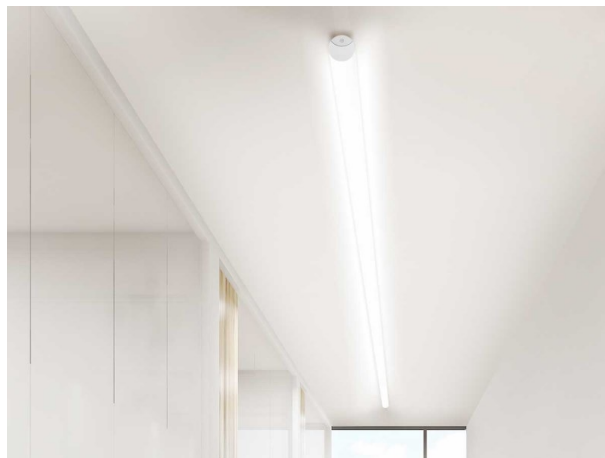

VALO

720-003311023550

VALO SDI WALL / CEILING LUMINAIRE made of aluminium, white, similar to RAL 9016, PMMA cover light output direct / indirect, with converter, max. 700mA, dimmability: not dimmable, adapter/ceiling base white, IP20

DRAWING

SYS 15W	L: 586mm
SYS 30W	L: 1146mm
SYS 45W	L: 1706mm
SYS 60W	L: 2266mm
SYS 90W	L: 3386mm

LIGHT DISTRIBUTION CURVE

TECHNICAL DETAILS

System perform. [W]	15
Bulb type	LED
Luminous flux [lm]	1170
Current sec. [mA]	700
Colour temp. [K]	2700K
CRI	>90
Optics	PMMA diffuser
Designer	INHOUSE
Converter	with converter
Dimming	not dimmable
Light output	direct / indirect
Voltage [V]	220-240V 50/60Hz
Material	aluminium
Length [mm]	906
Height [mm]	83
Diameter [mm]	70
IP protection class	IP20
Voltage class	protection cl. II
Shock resistance	IK02
Net weight [kg]	3,27
Colour lamp	white
RAL	9016
Colour adapter/ceiling base	white
EAN-Number	9010506250060
Lifetime [h]	L80 B10 50 000
Energy efficiency cl.	E
No. of luminaires B16A	15