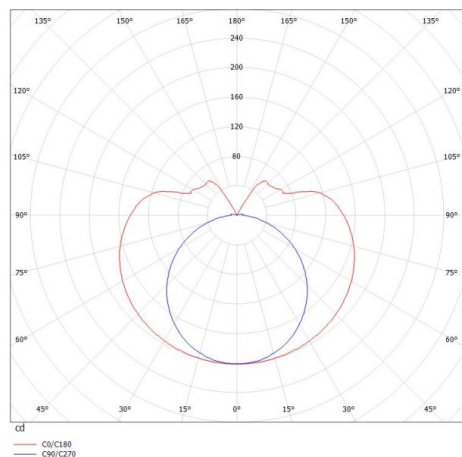

VALO

720-003311023550

VALO SDI WALL / CEILING LUMINAIRE made of aluminium, white, similar to RAL 9016, PMMA cover light output direct / indirect, with converter, max. 700mA, dimmability: not dimmable, adapter/ceiling base white, IP20

DRAWING

SYS 15W	L: 586mm
SYS 30W	L: 1146mm
SYS 45W	L: 1706mm
SYS 60W	L: 2266mm
SYS 90W	L: 3386mm

LIGHT DISTRIBUTION CURVE

TECHNICAL DETAILS

System perform. [W]	15
Bulb type	LED
Luminous flux [lm]	1170
Current sec. [mA]	700
Colour temp. [K]	2700K
CRI	>90
Optics	PMMA diffuser
Designer	INHOUSE
Converter	with converter
Dimming	not dimmable
Light output	direct / indirect
Voltage [V]	220-240V 50/60Hz
Material	aluminium
Length [mm]	906
Height [mm]	83
Diameter [mm]	70
IP protection class	IP20
Voltage class	protection cl. II
Shock resistance	IK02
Net weight [kg]	3,27
Colour lamp	white
RAL	9016
Colour adapter/ceiling base	white
EAN-Number	9010506250060
Lifetime [h]	L80 B10 50 000
Energy efficiency cl.	E
No. of luminaires B16A	15

The values are rated values. Power and luminous flux are initially subject to a tolerance of +/- 10%. Colour temperature tolerance: +/- 150 K. The values apply to an ambient temperature of 25°C unless otherwise specified.