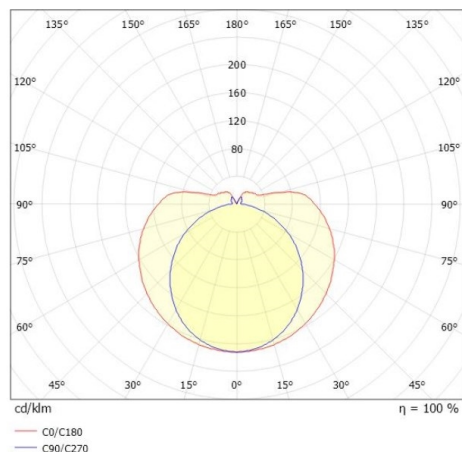

VALO

720-007321023550

VALO HV PDI SUSPENSION made of aluminium, white, similar to RAL 9016, PMMA cover light output direct / indirect, with converter, max. 700mA, dimmability: not dimmable, cable transparent, adapter/ceiling base white, pendant length 1500mm, IP20

DRAWING

TECHNICAL DETAILS

System perform. [W]	26
Bulb type	LED
Luminous flux [lm]	2920
Current sec. [mA]	700
Colour temp. [K]	2700K
CRI	>90
Optics	PMMA diffuser
Designer	INHOUSE
Converter	with converter
Dimming	not dimmable
Light output	direct / indirect
Voltage [V]	220-240V 50/60HZ
Material	aluminium
Pendant length [mm]	1500
Diameter [mm]	70
IP protection class	IP20
Voltage class	protection cl. II
Shock resistance	IK02
Net weight [kg]	1,86
Colour lamp	white
RAL	9016
Colour adapter/ceiling base	white
Electric wire	transparent
EAN-Number	9010506836813
Lifetime [h]	L80 B10 50 000
Energy efficiency cl.	E
No. of luminaires B16A	50

LIGHT DISTRIBUTION CURVE

The values are rated values. Power and luminous flux are initially subject to a tolerance of +/- 10%. Colour temperature tolerance: +/- 150 K. The values apply to an ambient temperature of 25°C unless otherwise specified.