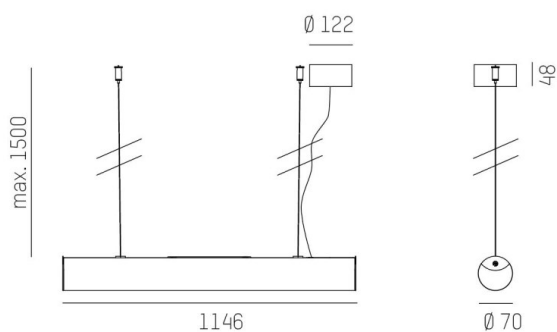

VALO

720-007321023550

VALO HV PDI SUSPENSION made of aluminium, white, similar to RAL 9016, PMMA cover light output direct / indirect, with converter, max. 700mA, dimmability: not dimmable, cable transparent, adapter/ceiling base white, pendant length 1500mm, IP20

DRAWING

TECHNICAL DETAILS

System perform. [W]	26
Bulb type	LED
Luminous flux [lm]	2920
Current sec. [mA]	700
Colour temp. [K]	2700K
CRI	>90
Optics	PMMA diffuser
Designer	INHOUSE
Converter	with converter
Dimming	not dimmable
Light output	direct / indirect
Voltage [V]	220-240V 50/60HZ
Material	aluminium
Pendant length [mm]	1500
Diameter [mm]	70
IP protection class	IP20
Voltage class	protection cl. II
Shock resistance	IK02
Net weight [kg]	1,86
Colour lamp	white
RAL	9016
Colour adapter/ceiling base	white
Electric wire	transparent
EAN-Number	9010506836813
Lifetime [h]	L80 B10 50 000
Energy efficiency cl.	E
No. of luminaires B16A	50

LIGHT DISTRIBUTION CURVE

The values are rated values. Power and luminous flux are initially subject to a tolerance of +/- 10%. Colour temperature tolerance: +/- 150 K. The values apply to an ambient temperature of 25°C unless otherwise specified.