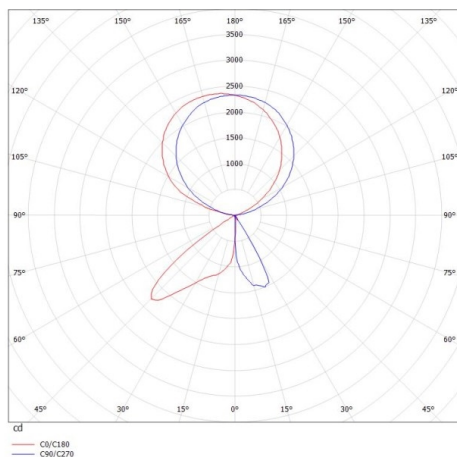

CONCEPT

723-001110114550

CONCEPT LEFT F FLOOR LAMP made of aluminium, white, similar to RAL 9016, microfaceted free-form reflector beam for single workplace, light output direct / indirect 30:70, UGR <19, with converter, max. 1500mA, dimmability: not dimmable, cable black, IP20 Membrane switch with USB connection (max.1A)

DRAWING

TECHNICAL DETAILS

System perform. [W]	70
Bulb type	LED
Luminous flux [lm]	7710
Current sec. [mA]	1500
Colour temp. [K]	4000K
CRI	>80
UGR	<19
Optics	microfaceted free-form reflector
Designer	INHOUSE
Converter	with converter
Dimming	not dimmable
Light output	direct / indirect 30:70
Beam angle [°]	für Einzelarbeitsplatz
Voltage [V]	220-240V AC/DC
Material	aluminium
Length [mm]	355
Width [mm]	131
Height [mm]	2077
IP protection class	IP20
Voltage class	protection cl. I
Net weight [kg]	12,73
Colour lamp	white
RAL	9016
Electric wire	black
EAN-Number	9010506300925
Lifetime [h]	L80 B10 50 000
Energy efficiency cl.	D
No. of luminaires B16A	24

LIGHT DISTRIBUTION CURVE

The values are rated values. Power and luminous flux are initially subject to a tolerance of +/- 10%. Colour temperature tolerance: +/- 150 K. The values apply to an ambient temperature of 25°C unless otherwise specified.