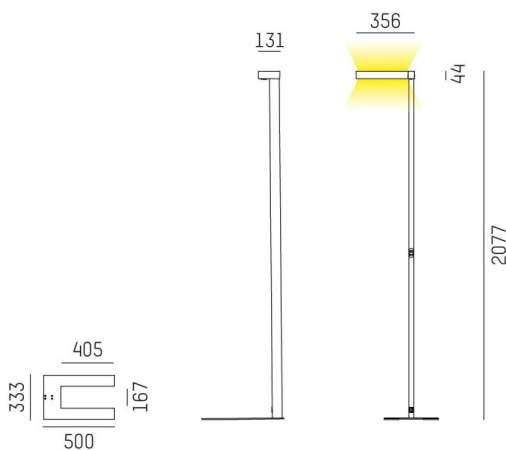

CONCEPT

723-001110114550

CONCEPT LEFT F FLOOR LAMP made of aluminium, white, similar to RAL 9016, microfaceted free-form reflector beam for single workplace, light output direct / indirect 30:70, UGR <19, with converter, max. 1500mA, dimmability: not dimmable, cable black, IP20 Membrane switch with USB connection (max.1A)

DRAWING

TECHNICAL DETAILS

System perform. [W]	70
Bulb type	LED
Luminous flux [lm]	7710
Current sec. [mA]	1500
Colour temp. [K]	4000K
CRI	>80
UGR	<19
Optics	microfaceted free-form reflector
Designer	INHOUSE
Converter	with converter
Dimming	not dimmable
Light output	direct / indirect 30:70
Beam angle [°]	für Einzelarbeitsplatz
Voltage [V]	220-240V AC/DC
Material	aluminium
Length [mm]	355
Width [mm]	131
Height [mm]	2077
IP protection class	IP20
Voltage class	protection cl. I
Net weight [kg]	12,73
Colour lamp	white
RAL	9016
Electric wire	black
EAN-Number	9010506300925
Lifetime [h]	L80 B10 50 000
Energy efficiency cl.	D
No. of luminaires B16A	24

LIGHT DISTRIBUTION CURVE

The values are rated values. Power and luminous flux are initially subject to a tolerance of +/- 10%. Colour temperature tolerance: +/- 150 K. The values apply to an ambient temperature of 25°C unless otherwise specified.