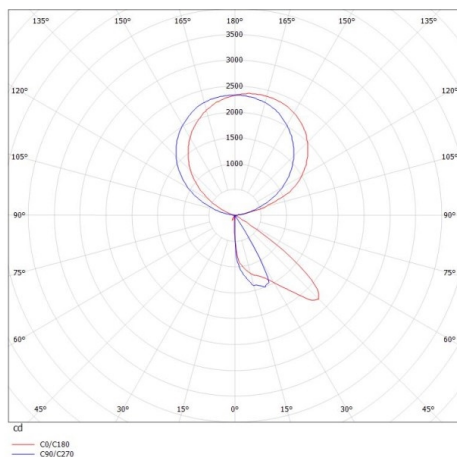

CONCEPT

723-001120114660

CONCEPT RIGHT F FLOOR LAMP made of aluminium, black, similar to RAL 9005, microfaceted free-form reflector beam for single workplace, light output direct / indirect 30:70, UGR <19, with converter, max. 1500mA, dimmability: not dimmable, cable black, IP20 Membrane switch with USB connection (max.1A)

DRAWING

TECHNICAL DETAILS

System perform. [W]	70
Bulb type	LED
Luminous flux [lm]	7710
Current sec. [mA]	1500
Colour temp. [K]	4000K
CRI	>80
UGR	<19
Optics	microfaceted free-form reflector
Designer	INHOUSE
Converter	with converter
Dimming	not dimmable
Light output	direct / indirect 30:70
Beam angle [°]	für Einzelarbeitsplatz
Voltage [V]	220-240V AC/DC
Material	aluminium
Length [mm]	355
Width [mm]	131
Height [mm]	2077
IP protection class	IP20
Voltage class	protection cl. I
Net weight [kg]	12,85
Colour lamp	black
RAL	9005
Electric wire	black
EAN-Number	9010506308310
Lifetime [h]	L80 B10 50 000
Energy efficiency cl.	D
No. of luminaires B16A	24

LIGHT DISTRIBUTION CURVE

The values are rated values. Power and luminous flux are initially subject to a tolerance of +/- 10%. Colour temperature tolerance: +/- 150 K. The values apply to an ambient temperature of 25°C unless otherwise specified.