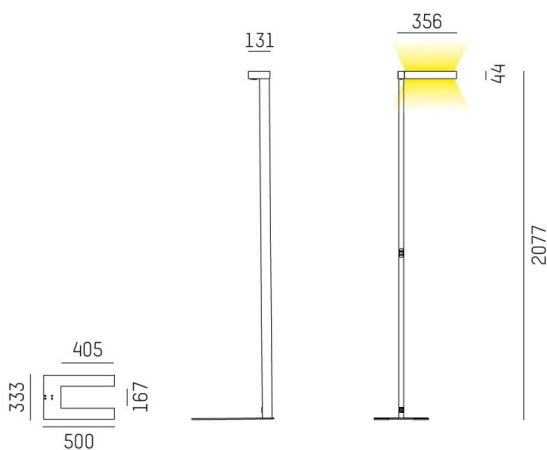

CONCEPT

723-001120114660

CONCEPT RIGHT F FLOOR LAMP made of aluminium, black, similar to RAL 9005, microfaceted free-form reflector beam for single workplace, light output direct / indirect 30:70, UGR <19, with converter, max. 1500mA, dimmability: not dimmable, cable black, IP20 Membrane switch with USB connection (max.1A)

DRAWING

TECHNICAL DETAILS

System perform. [W]	70
Bulb type	LED
Luminous flux [lm]	7710
Current sec. [mA]	1500
Colour temp. [K]	4000K
CRI	>80
UGR	<19
Optics	microfaceted free-form reflector
Designer	INHOUSE
Converter	with converter
Dimming	not dimmable
Light output	direct / indirect 30:70
Beam angle [°]	für Einzelarbeitsplatz
Voltage [V]	220-240V AC/DC
Material	aluminium
Length [mm]	355
Width [mm]	131
Height [mm]	2077
IP protection class	IP20
Voltage class	protection cl. I
Net weight [kg]	12,85
Colour lamp	black
RAL	9005
Electric wire	black
EAN-Number	9010506308310
Lifetime [h]	L80 B10 50 000
Energy efficiency cl.	D
No. of luminaires B16A	24

LIGHT DISTRIBUTION CURVE

The values are rated values. Power and luminous flux are initially subject to a tolerance of +/- 10%. Colour temperature tolerance: +/- 150 K. The values apply to an ambient temperature of 25°C unless otherwise specified.