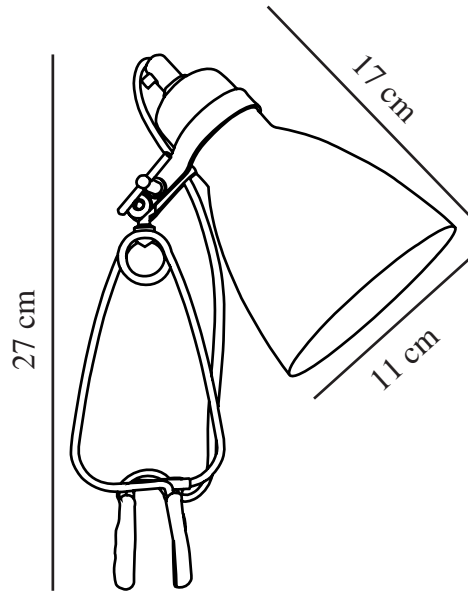

CYCLONE | CLAMP LAMP | BLACK

73072003

nordlux®

Voltage (V): 230 Volt
IP degree: IP20
Maximum bulb wattage (W): 15W
Class (Class 1, Class 2, Class 3):
Class 2 (Double isolated)
Socket type: E14
Dimmerable: Yes with compatible
bulb
Switch placement: On the cable

Colour: Black
Height (cm): 27
Shade Diameter (cm): 11
Shade Height (cm): 17
EAN: 5701581220775
TUN: 5387145
Item Number: 73072003

Pcs Per Master Carton: 3
Sales Box Height (cm): 26
Sales Box Width(cm): 15
Sales Box Depth (cm): 12
Sales Box Volume m³ : 0.0047
Product net weight (kg): 0.416

Primary material: Metal
Colour of the cable: Black
Length of the cable (cm): 200
Surface material of the cable:
Plastic
Is the cable replaceable: False

- Contemporary classic style
- Clamp for fasten on shelf or other edge
- Turnable lamp head

The Cyclone Clamp Spotlight from Nordlux with flexible arm for adjusting the lamp head. The light has a shade diameter of 11 cm and is equipped with an on/off toggle switch on the cord.