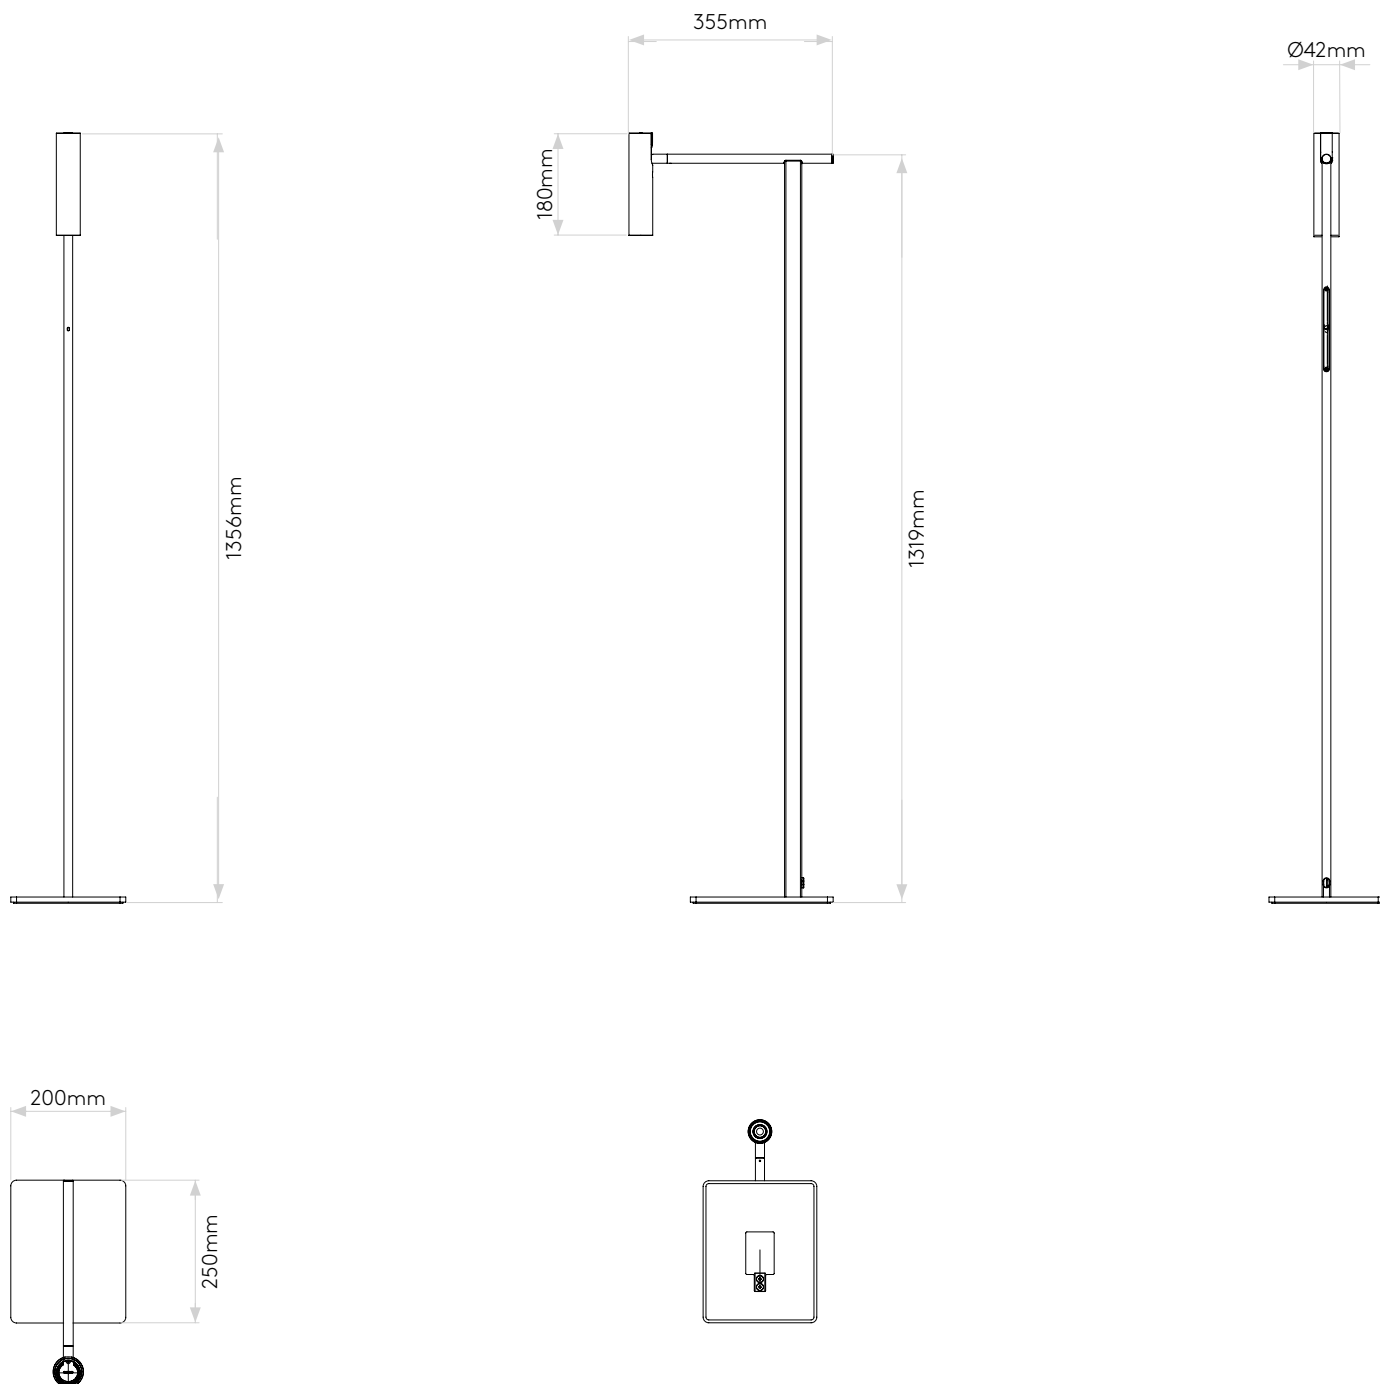

Please note that some dimensions may vary slightly due to manufacturing tolerances, this includes cable entry and fixing holes

Veillez noter que certaines dimensions peuvent varier légèrement en raison des tolérances de fabrication, y compris l'entrée de câble et les trous de fixation.

Bitte beachten Sie, dass die Maße Fertigungstoleranzen unterliegen und daher in geringem Umfang von der angegebenen Größe abweichen können. Dies gilt auch für Kabeleingänge und Befestigungslöcher.

Si prega notare che possono esserci piccole variazioni in alcune dimensioni dovute alle tolleranze di produzione, queste includono l'ingresso del cavo e i fori di fissaggio.