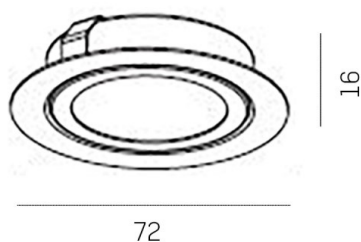

## SERIE 015

8-0157

SERIE 015 NV RECESSED SPOTLIGHT made of steel sheet, white, similar to RAL 9003, light output direct, dimmability: not dimmable, IP20

## DRAWING

## TECHNICAL DETAILS

Bulb type	QT-9 ECO 7W
No. of bulb holders	1x
Socket	G4
Dimming	not dimmable
Light output	direct
Voltage [V]	12 VDC
Material	steel sheet
Height [mm]	16
Diameter [mm]	70
Ceiling cutout [mm]	55
Recess depth [mm]	40
IP protection class	IP20
Voltage class	protection cl. III
Net weight [kg]	0,09
Colour lamp	white
RAL	9003
EAN-Number	9010506028270