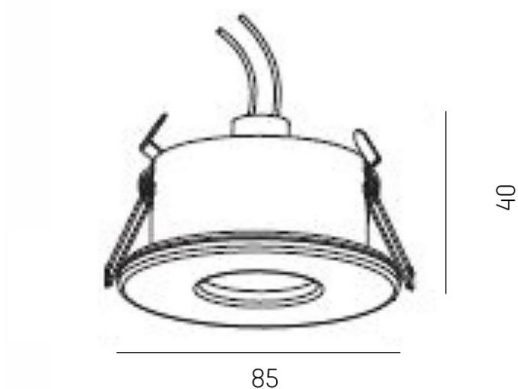

SERIE 1101 HV

8-1101b7hv

SERIE 1101 HV RECESSED SPOTLIGHT made of aluminium, white, similar to RAL 9003, light output direct, dimmability: not dimmable, IP65

DRAWING

TECHNICAL DETAILS

Bulb type	QPAR 16 9W
No. of bulb holders	1x
Socket	GU10
Dimming	not dimmable
Light output	direct
Voltage [V]	220-240V 50/60Hz
Material	aluminium
Height [mm]	100
Diameter [mm]	84
Ceiling cutout [mm]	74
Recess depth [mm]	120
IP protection class	IP65
Voltage class	protection cl. I
Net weight [kg]	0,11
Colour lamp	white
RAL	9003
EAN-Number	9008905779039

LIGHT DISTRIBUTION CURVE

The values are rated values. Power and luminous flux are initially subject to a tolerance of +/- 10%. Colour temperature tolerance: +/- 150 K. The values apply to an ambient temperature of 25°C unless otherwise specified.