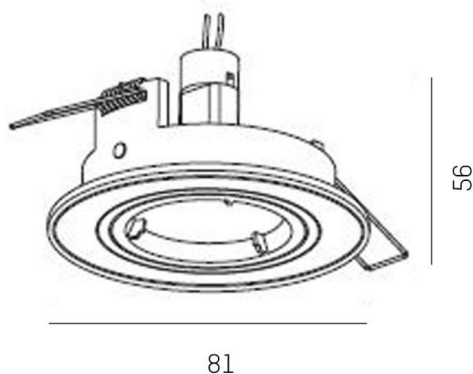

## SERIE 223 HV

8-2237hv

SERIE 223 HV RECESSED SPOTLIGHT made of aluminium, white, similar to RAL 9003, light output direct, dimmability: not dimmable, IP20

## DRAWING

## TECHNICAL DETAILS

Bulb type	QPAR 16 9W
No. of bulb holders	1x
Socket	GU10
Dimming	not dimmable
Light output	direct
Voltage [V]	220-240V 50/60Hz
Material	aluminium
Height [mm]	105
Diameter [mm]	81
Ceiling cutout [mm]	68
Recess depth [mm]	135
IP protection class	IP20
Voltage class	protection cl. I
Net weight [kg]	0,08
Colour lamp	white
RAL	9003
EAN-Number	9008905938443