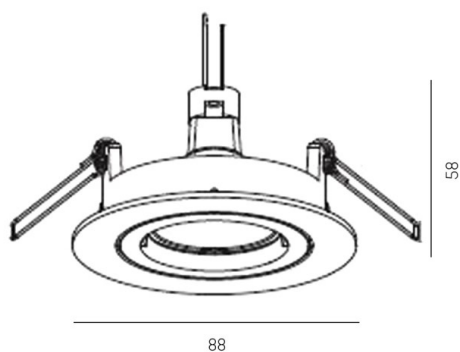

SERIE 332 HV

8-3327hv

SERIE 332 HV RECESSED SPOTLIGHT made of aluminium, white, similar to RAL 9003, light output direct, tilting 25°, dimmability: not dimmable, IP20

DRAWING

TECHNICAL DETAILS

Bulb type	QPAR 16 9W
No. of bulb holders	1x
Socket	GU10
Dimming	not dimmable
Light output	direct
Voltage [V]	220-240V 50/60Hz
Material	aluminium
Height [mm]	100
Diameter [mm]	89
Ceiling cutout [mm]	70
Recess depth [mm]	125
IP protection class	IP20
Voltage class	protection cl. I
Net weight [kg]	0,14
Colour lamp	white
RAL	9003
EAN-Number	9008905797026

LIGHT DISTRIBUTION CURVE

The values are rated values. Power and luminous flux are initially subject to a tolerance of +/- 10%. Colour temperature tolerance: +/- 150 K. The values apply to an ambient temperature of 25°C unless otherwise specified.