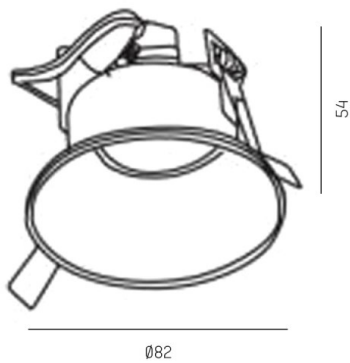

SERIE 3380 HV

8-33807hv

SERIE 3380 HV RECESSED SPOTLIGHT made of aluminium, white, similar to RAL 9003, light output direct, dimmability: not dimmable, IP20

DRAWING

TECHNICAL DETAILS

Bulb type	QPAR 16 9W
No. of bulb holders	1x
Socket	GU10
Dimming	not dimmable
Light output	direct
Voltage [V]	220-240V 50/60Hz
Material	aluminium
Height [mm]	127
Diameter [mm]	81
Ceiling cutout [mm]	75
Recess depth [mm]	157
IP protection class	IP20
Voltage class	protection cl. I
Net weight [kg]	0,09
Colour lamp	white
RAL	9003
EAN-Number	9008905779107

LIGHT DISTRIBUTION CURVE

The values are rated values. Power and luminous flux are initially subject to a tolerance of +/- 10%. Colour temperature tolerance: +/- 150 K. The values apply to an ambient temperature of 25°C unless otherwise specified.