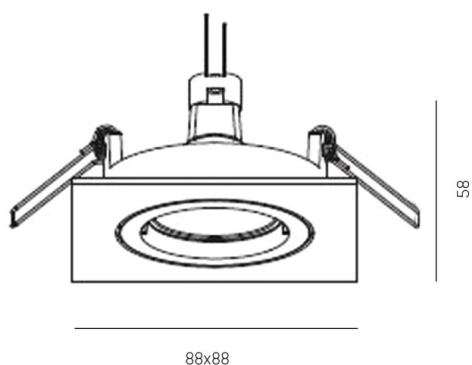

SERIE 4236 HV

8-42367hv

SERIE 4236 HV RECESSED SPOTLIGHT made of aluminium, white, similar to RAL 9003, light output direct, tilting 25°, dimmability: not dimmable, IP20

DRAWING

TECHNICAL DETAILS

Bulb type	QPAR 16 9W
No. of bulb holders	1x
Socket	GU10
Dimming	not dimmable
Light output	direct
Voltage [V]	220-240V 50/60Hz
Material	aluminium
Length [mm]	88
Width [mm]	88
Height [mm]	100
Ceiling cutout [mm]	68
Recess depth [mm]	120
IP protection class	IP20
Voltage class	protection cl. I
Net weight [kg]	0,17
Colour lamp	white
RAL	9003
EAN-Number	9008905932588

LIGHT DISTRIBUTION CURVE

The values are rated values. Power and luminous flux are initially subject to a tolerance of +/- 10%. Colour temperature tolerance: +/- 150 K. The values apply to an ambient temperature of 25°C unless otherwise specified.