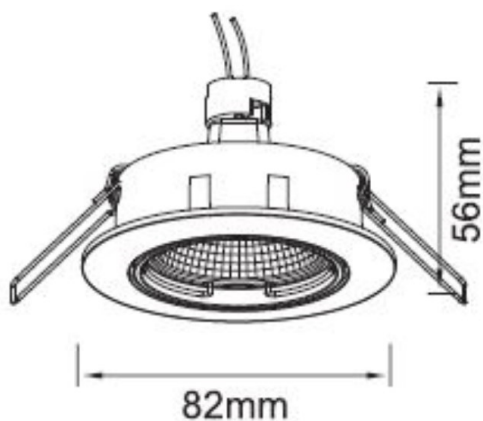

SERIE 68 HV

8-687hv

SERIE 68 HV RECESSED SPOTLIGHT made of aluminium, white, similar to RAL 9003, light output direct, tilting 30°, dimmability: not dimmable, IP20

DRAWING

TECHNICAL DETAILS

Bulb type	QPAR 16 9W
No. of bulb holders	1x
Socket	GU10
Dimming	not dimmable
Light output	direct
Voltage [V]	220-240V 50/60Hz
Material	aluminium
Height [mm]	86
Diameter [mm]	82
Ceiling cutout [mm]	70
Recess depth [mm]	110
IP protection class	IP20
Voltage class	protection cl. I
Net weight [kg]	0,15
Colour lamp	white
RAL	9003
EAN-Number	9008905779084

LIGHT DISTRIBUTION CURVE

The values are rated values. Power and luminous flux are initially subject to a tolerance of +/- 10%. Colour temperature tolerance: +/- 150 K. The values apply to an ambient temperature of 25°C unless otherwise specified.