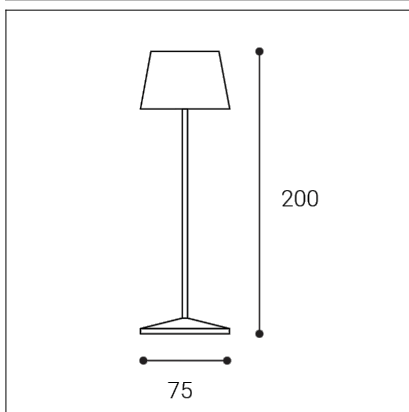

ROXY MINI, TC

Code: A1325519
Color: TERRACOTTA / RAL 3022
Material: ALUMINIUM/PMMA
Power: 2W
Color temperature: 2200K/3000K
Lumen output: 150lm
Efficacy: 75lm/W
SDCM: < 3
Light beam angle: 100°
Light Source: LED
Dimmable: TOUCH DIM
LED lifetime: L80 B20 30.000h
Voltage / Frequency: BATTERY/DC5V/1A - battery life 11hrs
Dimensions luminaire: d75 mm x h200 mm
Product weight kg: 0,42 kg
Packing carton: 12
Package dimensions: 240 mm x 120 mm x 90 mm