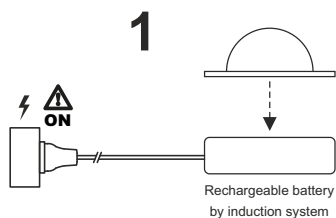

Absis s portable

BY JORDI LLOPIS

Lámparas de Sobremesa Table Lamps Lampes à Poser

No connection to the network.
Led light source power supply with
rechargeable battery by induction
system. 6h of battery life

GX-53 LED 8W
290 lm
3.000 K

**Do not turn on
the light when the
module is charging**