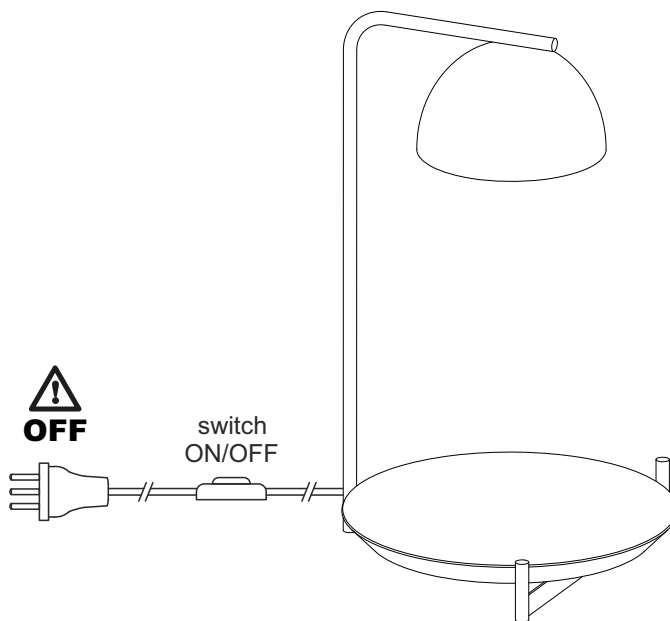

Absis s

BY JORDI LLOPIS

Lámparas de Sobremesa *Table Lamps* Lampes à Poser

☐ 3219

☐ 3220

☐ 3221

☐ 3222

GX-53 LED 8W

670 lm

2.700 K