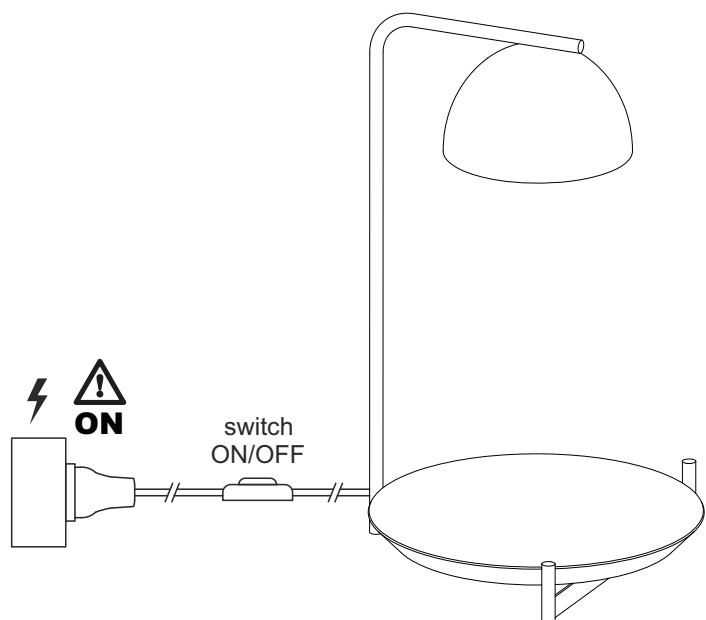

Absis s

BY JORDI LLOPIS

Lámparas de Sobremesa *Table Lamps* Lampes à Poser

☐ 3219

☐ 3220

☐ 3221

☐ 3222

GX-53 LED 8W

670 lm

2.700 K