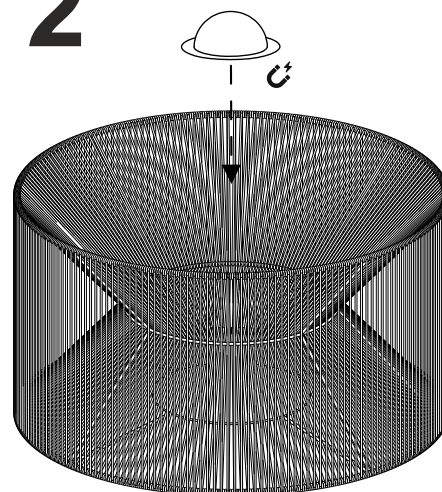

# Acapulco s outdoor

BY XJER STUDIO

Lámparas de Sobremesa Table Lamps Lampes à Poser

□ 3000

□ 3001

Rechargeable battery  
by induction system  
290 lm  
3.000 K

**1**  **Do not turn on the light when the module is charging**

**2**

**3**