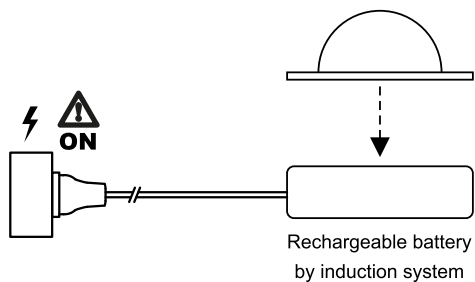

# Acapulco s outdoor

BY XJER STUDIO

Lámparas de Sobremesa Table Lamps Lampes à Poser

□ 3000

□ 3001

Rechargeable battery  
by induction system  
290 lm  
3.000 K

**1**  **Do not turn on the light when the module is charging**