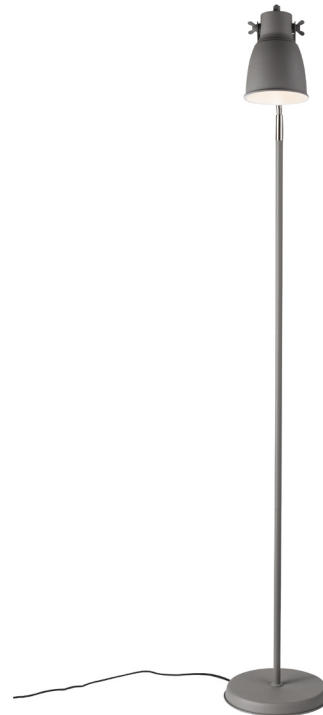

Height (cm): 151
 Shade diameter (cm): 12.5
 Tube diameter (cm): 1.5
 Tilt angle: 360°

Adrian

Item number: 48824011 Grey
 EAN: 5701581462687

Packaging unit 2
 Material: Metal/Plastic
 IP20, Class 2 (Double isolated), 230V
 Cord: 180 cm, Black textile cable
 Can the cable be replaced? No
 Switch on the cable
 E27, Max. 25W, Light source not included

Area: Indoor
 Energy class A++ - E

With its raw and industrial design, the Adrian series creates a contrast to the bright and feminine Nordic interior style. The interaction between the rough surface and the integrated screws reinforces the industrial expression. In contrast to the rough design, the screen creates cosy lighting with downward light and simultaneously spreads the light out into the room through the screws on the side, contributing to a whole new lighting experience.

nordlux® 48824011

This luminaire is compatible with bulbs of the energy classes:

874/2012