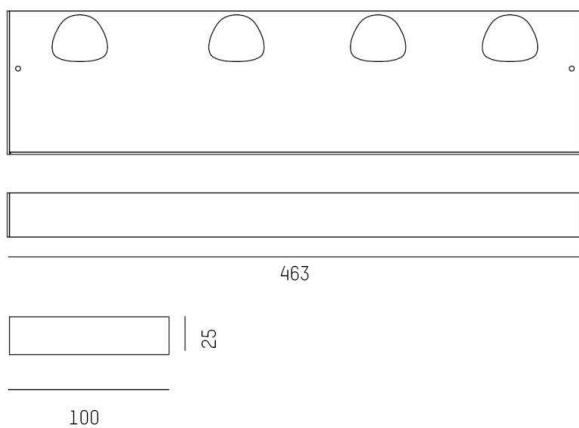

**AKON SD**

**661-00303052906d**

AKON WALL / CEILING LUMINAIRE made of die-cast aluminium, black, similar to RAL 9005, microfaceted free-form reflector light output direct, with converter, max. 500mA, dimmable DALI, IP20

**DRAWING**

**LIGHT DISTRIBUTION CURVE**

**TECHNICAL DETAILS**

System perform. [W]	28
Bulb type	LED
Luminous flux [lm]	1620
Current sec. [mA]	500
Colour temp. [K]	3000K
CRI	>90
Optics	microfaceted free-form reflector
Designer	INHOUSE
Converter	with converter
Dimming	DALI
Light output	direct
Voltage [V]	220-240V 50/60Hz
Material	die-cast aluminium
Length [mm]	463
Width [mm]	100
Height [mm]	25
IP protection class	IP20
Voltage class	protection cl. I
Net weight [kg]	0,97077
Color	black
RAL	9005
EAN-Number	9008905723414
Lifetime [h]	50000
Energy efficiency cl.	A++-A