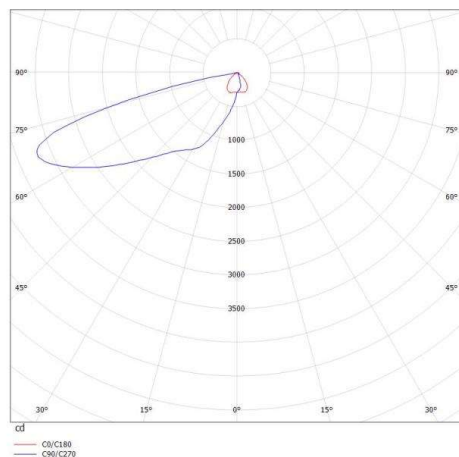

**AKON SD**

**661-00303052906d**

AKON WALL / CEILING LUMINAIRE made of die-cast aluminium, black, similar to RAL 9005, microfaceted free-form reflector light output direct, with converter, max. 500mA, dimmable DALI, IP20

**DRAWING**

**LIGHT DISTRIBUTION CURVE**

**TECHNICAL DETAILS**

System perform. [W]	28
Bulb type	LED
Luminous flux [lm]	1620
Current sec. [mA]	500
Colour temp. [K]	3000K
CRI	>90
Optics	microfaceted free-form reflector
Designer	INHOUSE
Converter	with converter
Dimming	DALI
Light output	direct
Voltage [V]	220-240V 50/60Hz
Material	die-cast aluminium
Length [mm]	463
Width [mm]	100
Height [mm]	25
IP protection class	IP20
Voltage class	protection cl. I
Net weight [kg]	0,97077
Color	black
RAL	9005
EAN-Number	9008905723414
Lifetime [h]	50000
Energy efficiency cl.	A++-A

The values are rated values. Power and luminous flux are initially subject to a tolerance of +/- 10%. Colour temperature tolerance: +/- 150 K. The values apply to an ambient temperature of 25°C unless otherwise specified.