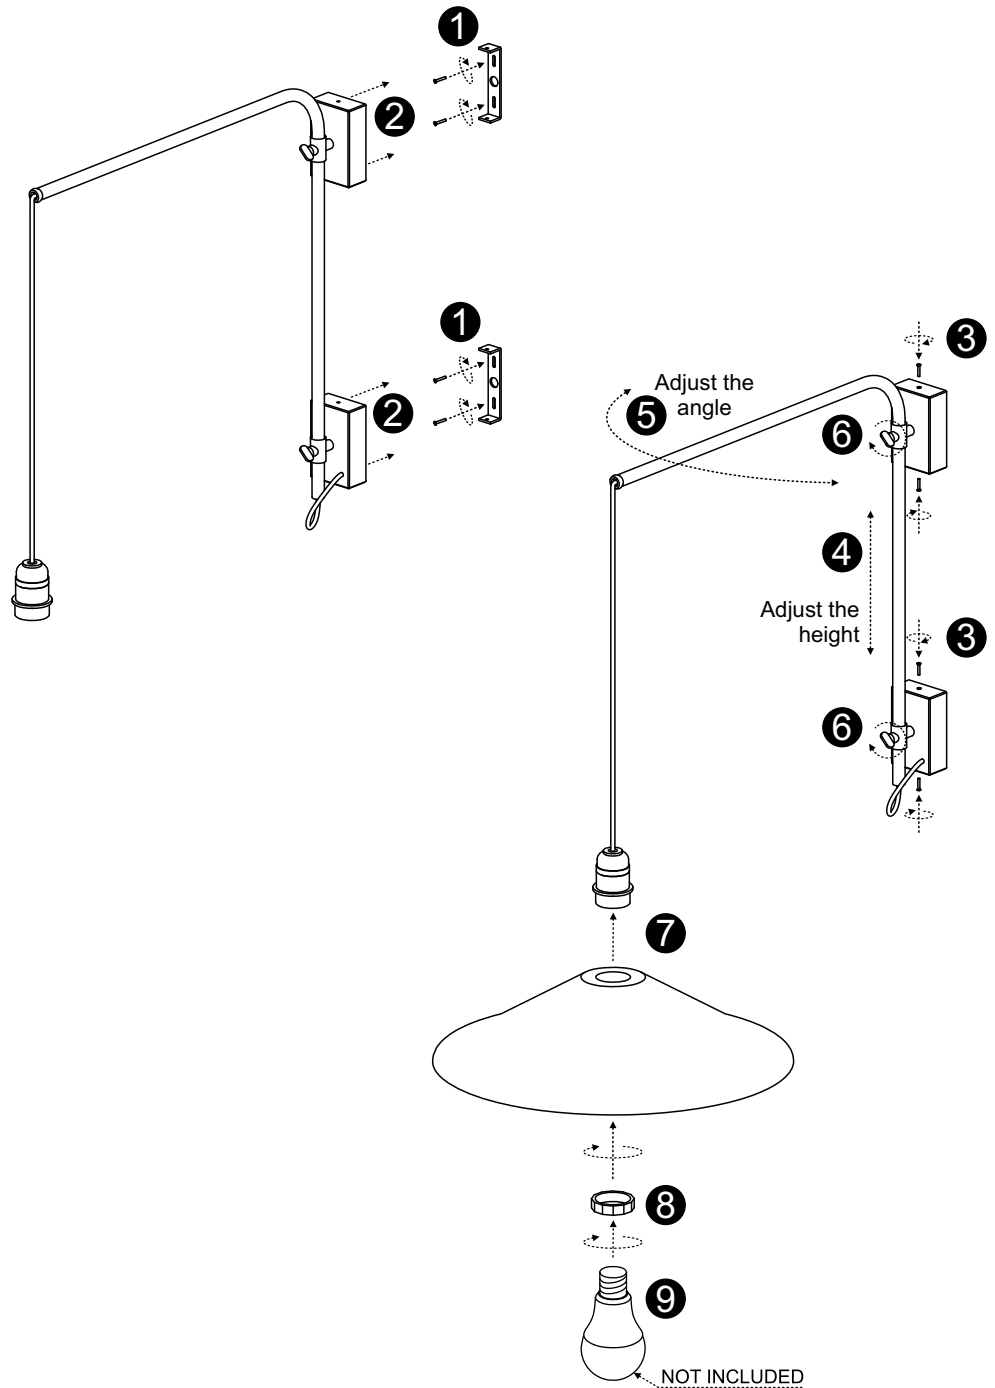

2553

2554

2555

1 x E-27 LED 12W

Arco a Harlem

BY LUXCAMBRA TEAM

Aplique Wall Lamp Applique

2560

2561

2562

2563

1 x E-27 LED 12W

Arco a Melrose

BY LUXCAMBRA TEAM

Aplique Wall Lamp Applique

2564

2557

2558

2559

1 x E-27 LED 12W