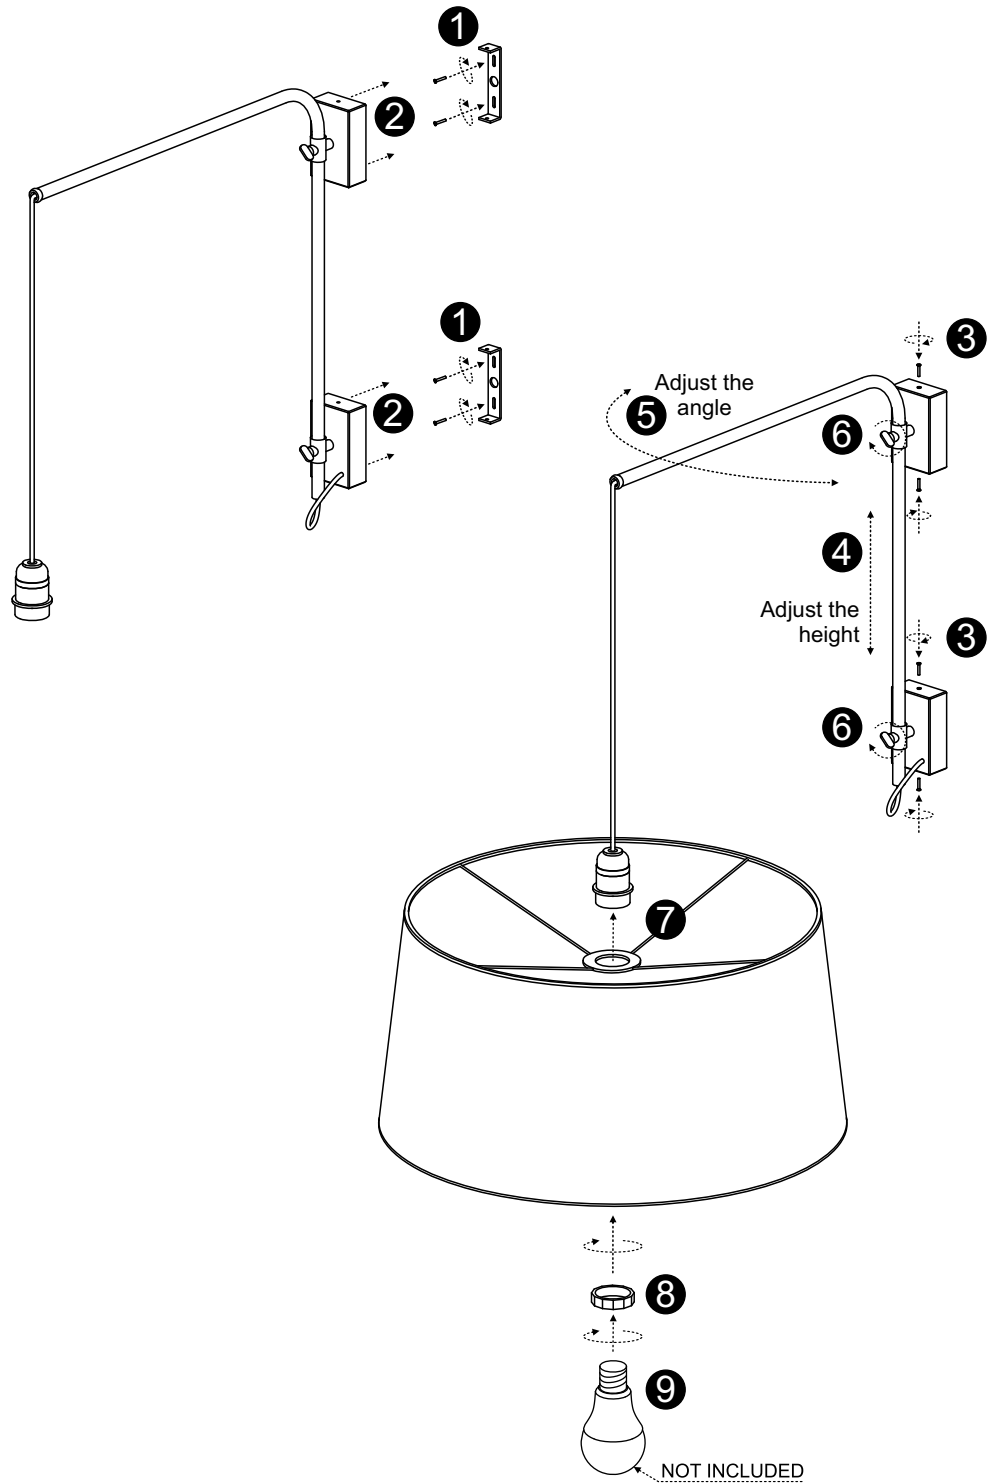

2553

2554

2555

1 x E-27 LED 12W

Arco a Harlem

BY LUXCAMBRA TEAM

Aplique Wall Lamp Applique

2560

2561

2562

2563

1 x E-27 LED 12W

Arco a Melrose

BY LUXCAMBRA TEAM

Aplique Wall Lamp Applique

2564

2557

2558

2559

1 x E-27 LED 12W