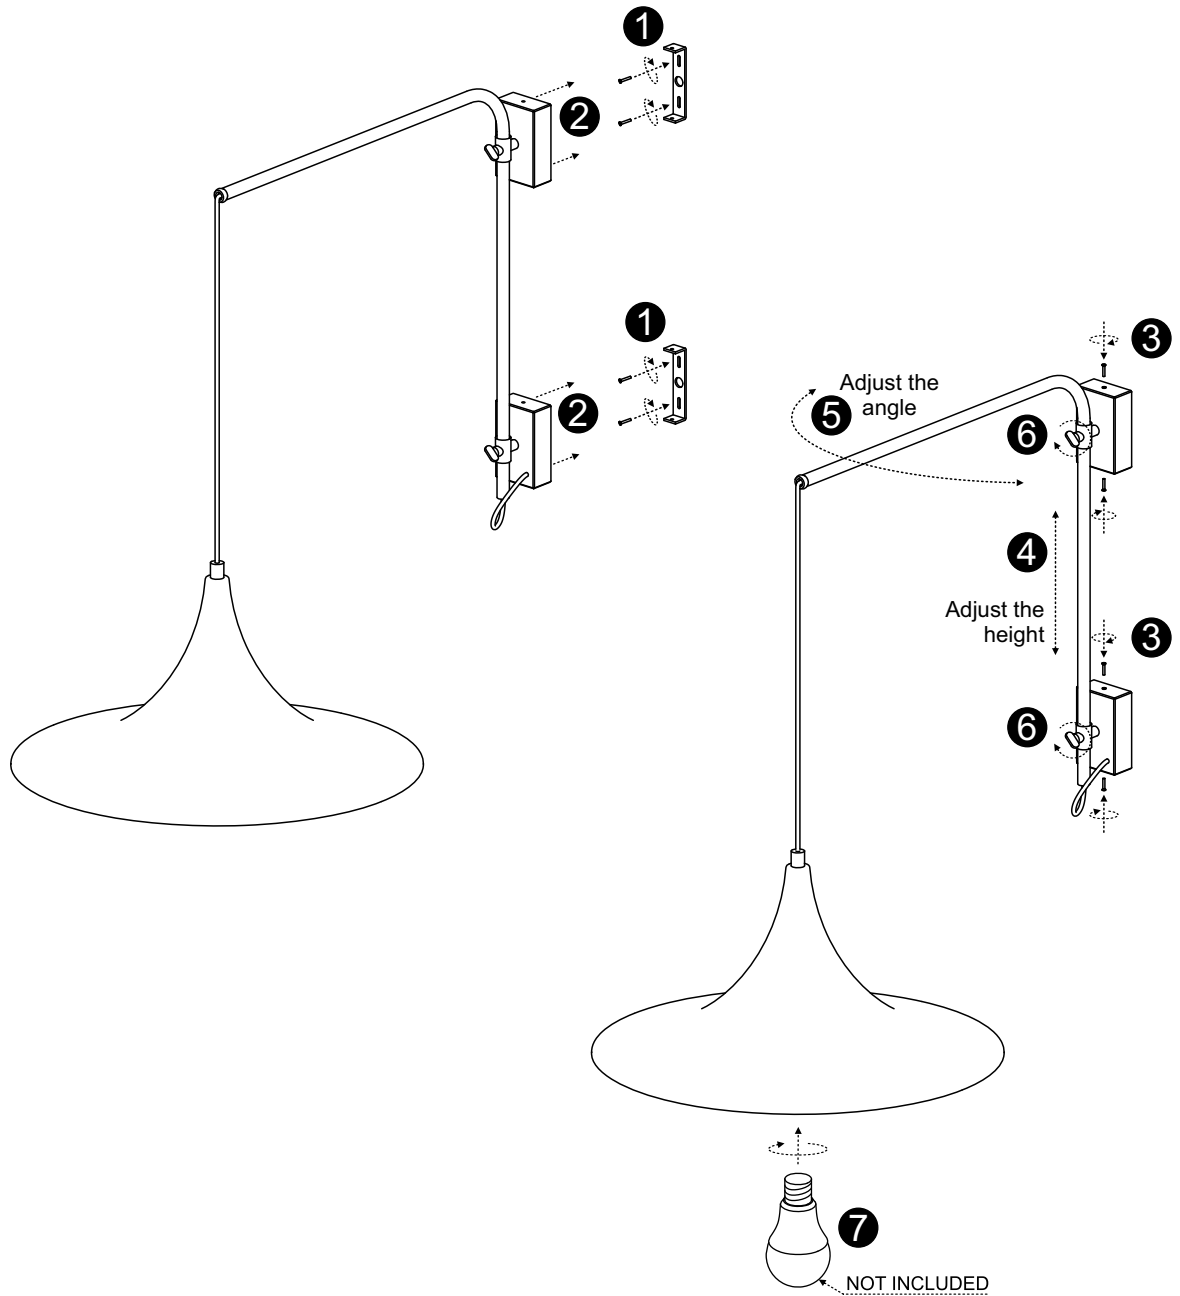

Arco a Melrose

BY LUXCAMBRA TEAM

Aplique Wall Lamp Applique

☐ 2564

☐ 2565

☐ 2566

☐ 2567

1 x E-27 LED 12W