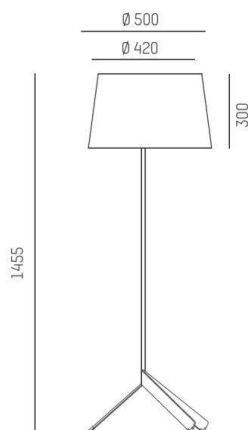

**BIVIO F****645-00509000066a**

BIVIO FLOOR LAMP black matt, similar to RAL 9005, cable black, synthetic fabric, adapter/ceiling base black, IP20 with foot dimmer, without shade

**DRAWING****TECHNICAL DETAILS**

Bulb type	AGL A60 ECO 46W
No. of bulb holders	1x
Socket	E27
Designer	Michael Raasch
Voltage [V]	220-240V 50/60Hz
Height [mm]	1455
IP protection class	IP20
Voltage class	protection cl. II
Net weight [kg]	1,88
Color	black matt
RAL	9005
Color adapter	black
Electric wire	black, synthetic fabric
EAN-Number	9008905743900
Energy efficiency cl.	A++-E