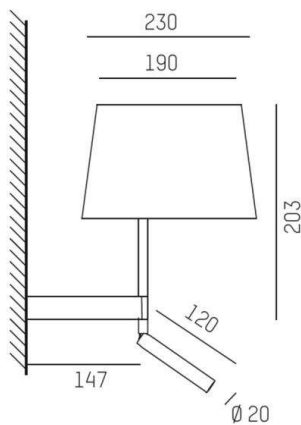

BIVIO READ W**645-001000519680**

BIVIO SURFACE MOUNTED WALL LUMINAIRE made of aluminium, brown metallic, beam 12°, light output direct / indirect, with converter, IP20 Without shade, separate external switch

**DRAWING****TECHNICAL DETAILS**

System perform. [W]	4
Bulb type	AGL D45 ECO 30W
No. of bulb holders	1x
Socket	E14
Luminous flux [lm]	130
Colour temp. [K]	3000K
CRI	>80
Designer	Michael Raasch
Converter	with converter
Light output	direct / indirect
Beam angle [°]	12°
Voltage [V]	220-240V 50/60Hz
Material	aluminium
Length [mm]	147
Height [mm]	203
IP protection class	IP20
Voltage class	protection cl. I
Net weight [kg]	0,589
Color	brown metallic
EAN-Number	9008905743559
Lifetime [h]	50000
Energy efficiency cl.	A++-E