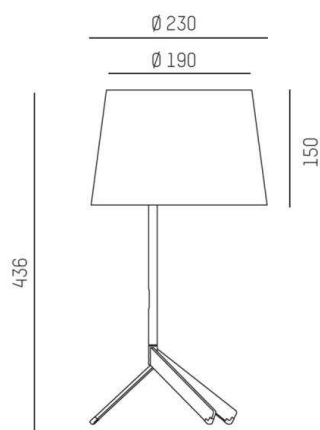

BIVIO T**645-004070000660**

BIVIO TABLE LUMINAIRE black matt, similar to RAL 9005, cable black, synthetic fabric, adapter/ceiling base black, IP20 with manual switch, without shade

**DRAWING****TECHNICAL DETAILS**

Bulb type	AGL D45 ECO 20W
No. of bulb holders	1x
Socket	E14
Designer	Michael Raasch
Voltage [V]	220-240V 50/60Hz
Height [mm]	436
IP protection class	IP20
Voltage class	protection cl. II
Net weight [kg]	0,546
Color	black matt
RAL	9005
Color adapter	black
Electric wire	black, synthetic fabric
EAN-Number	9008905743863
Energy efficiency cl.	A++-E