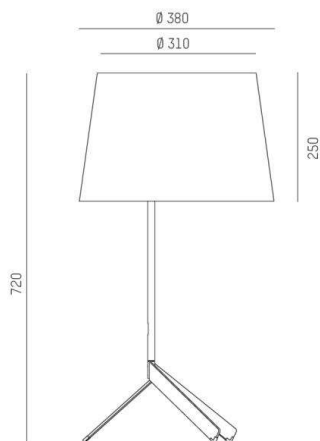

BIVIO T**645-004080000660**

BIVIO TABLE LUMINAIRE black matt, similar to RAL 9005, cable black, synthetic fabric, adapter/ceiling base black, IP20 with manual switch, without shade

**DRAWING****LIGHT DISTRIBUTION CURVE****TECHNICAL DETAILS**

Bulb type	AGL A60 ECO 46W
No. of bulb holders	1x
Socket	E27
Designer	Michael Raasch
Voltage [V]	220-240V 50/60Hz
Length [mm]	140
Height [mm]	720
IP protection class	IP20
Voltage class	protection cl. II
Net weight [kg]	0,88
Color	black matt
RAL	9005
Color adapter	black
Electric wire	black, synthetic fabric
EAN-Number	9008905743887
Energy efficiency cl.	A++-E