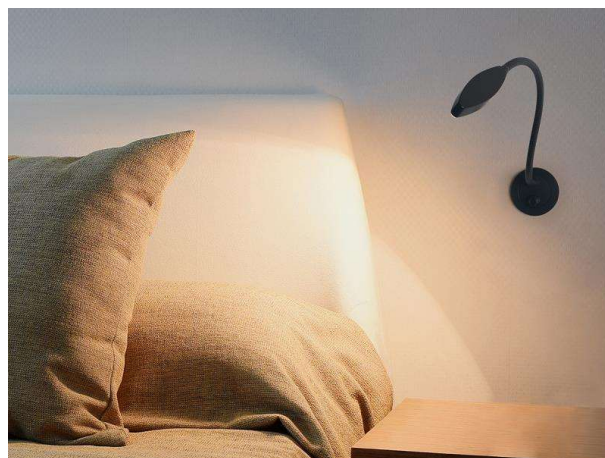

CONCINNA WR

56-1002330ng1

CONCINNA IF RECESSED WALL LUMINAIRE black, satined glass satined, max. 350mA, IP20

DRAWING

TECHNICAL DETAILS

Bulb type	LED 4W
Luminous flux [lm]	356
Current sec. [mA]	350
Colour temp. [K]	3000K
CRI	>90
Optics	satined glass
Designer	INHOUSE & OZ Lighting

Length [mm]	445
Diameter [mm]	59
Ceiling cutout [mm]	38
Recess depth [mm]	15
IP protection class	IP20
Net weight [kg]	0,18

Color	black
Glass color	satined
Lifetime [h]	50000
Energy efficiency cl.	A++-A