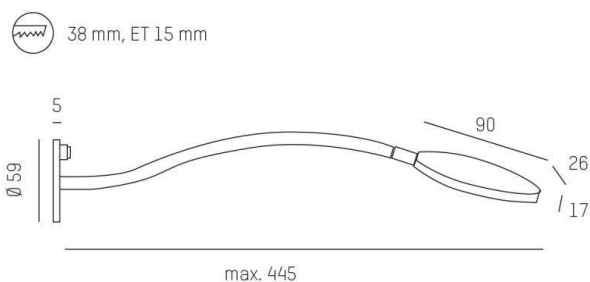

CONCINNA WR

56-1002330ng1

CONCINNA IF RECESSED WALL LUMINAIRE black, satined glass satined, max. 350mA, IP20

DRAWING

TECHNICAL DETAILS

Bulb type	LED 4W
Luminous flux [lm]	356
Current sec. [mA]	350
Colour temp. [K]	3000K
CRI	>90
Optics	satined glass
Designer	INHOUSE & OZ Lighting

Length [mm]	445
Diameter [mm]	59
Ceiling cutout [mm]	38
Recess depth [mm]	15
IP protection class	IP20
Net weight [kg]	0,18

Color	black
Glass color	satined
Lifetime [h]	50000
Energy efficiency cl.	A++-A

The values are rated values. Power and luminous flux are initially subject to a tolerance of +/- 10%. Colour temperature tolerance: +/- 150 K. The values apply to an ambient temperature of 25°C unless otherwise specified.