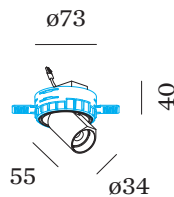

### PHYSICAL

Diameter 35 mm

Height 55 mm

0.17 kg

alu plasterkit

### CUTOUT

Diameter 78-80 mm

Recessed depth 80 mm

12,5, 15,25

<sup>a</sup> Color may deviate slightly due to production conditions.

Round ceiling recessed downlight made from die-cast aluminium; adjustable; surface Black Matt; powder coated, matt texture; RAL 9005; inner ring black; with COB (Chip on Board) technology for maximum efficiency; light colour 2700 K; binning initial MacAdam ≤ 2 SDCM; CRI ≥ 90; beam angle 31°; 355° rotatable and 60° tiltable; degree of protection IP20; PC3; IC rated; driver not included; to be combined with the plasterkit suitable for ceiling thickness; optional honeycomb louver available, to reduce glare; light source replaceable by an authorized professional;