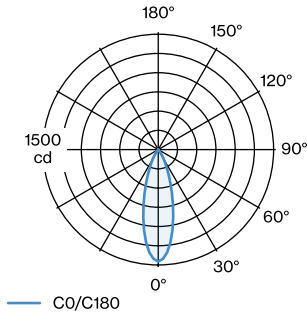

WEVER & DUCRÉ
LIGHTING

BLIEK ROUND petit trimless 1.0

164561B3

LIGHT DISTRIBUTION

CONE DIAGRAM

350mA 30°

h (m)	E0° (lx)	ø (m)
1	1460	0.54
2	360	1.09
3	160	1.63
4	90	2.17
5	60	2.71

OPTICAL

Honeycomb Louver

TYPE	Ø (MM)	ORDERCODE
CENO | PIRRO | BLIEK ROUND PETIT	29	9 0 0 5 1 1 3 1

MOUNTING

Plasterkit

TYPE	Ø · H (MM)	ORDERCODE
BLIEK PETIT TRIMLESS	ø73-29	9 0 0 1 7 2 1 0

ELECTRICAL

Driver

TYPE	L · W · H (MM)	VOLTAGE	ORDERCODE
6W | 350mA	67-39-22	8.6-18V	9 0 2 1 3 3 0 3
10W | 350mA | 1-10V dim	101.5-51-29.5	14-28V	9 0 2 2 3 4 0 1
10W | 350mA | phase-cut dim	102-38-21	12-28V	9 0 2 2 3 4 0 2
10W | 350mA	115-41-25	13-26V	9 0 2 2 3 4 0 6
14W | 350mA	145-33-21	2.5-42V	9 0 2 4 3 5 0 1
17W | 350mA | 10-49V | DALI	108-52-22	10-49V	9 0 2 4 3 6 0 1