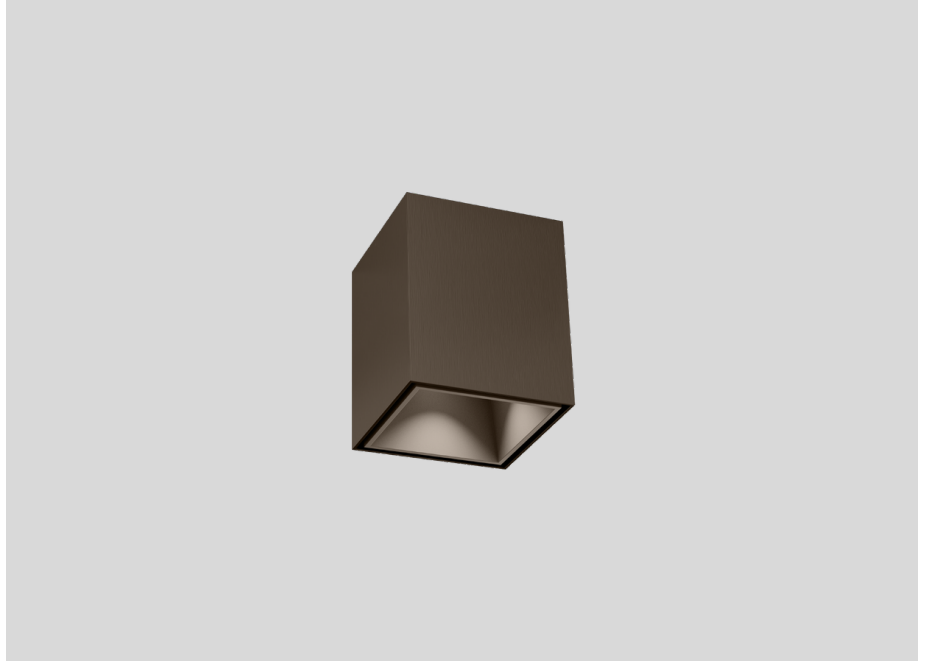

## PHYSICAL

Length 70 mm

Width 70 mm

Height 85 mm

0.24 kg

Squared ceiling surface mounted downlight made from die-cast aluminium; surface Bronze; wet painted; brushed; max. 12W; 220 - 240 V; degree of protection IP20; PC1; optional inner reflector available; lamp not included;