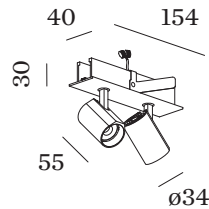

OPTICAL

Flood
 Beam angle 35°

PHYSICAL

Length 154 mm
 Width 40 mm
 Height 30 mm
 0.26 kg
 Tilt min 90°
 Tilt max 90°
 Rotation 350°

ELECTRICAL

excl. power supply
 18 V
 Total connected power 15 W
 LED Inset 12 W
 700 mA
 PC3
 Safety distance 0.3 m

CUTOUT

Length 145 mm
 Width 32 mm
 Min. ceiling thickness 8 mm
 Max. ceiling thickness 25 mm
 Recessed depth 60 mm

LIGHT DISTRIBUTION

[166261K3] The technical data represent rated values for an ambient temperature of 25°C. The data values for the luminous flux are initially subject to a tolerance of +/- 10%, those for the electrical connected load are initially subject to a tolerance of +/- 10%, and those for the colour temperature are initially subject to a tolerance of +/- 150 K. No liability is assumed for typographical or printing errors. The general terms and conditions of Wever & Ducré BVBA apply.
 © Wever & Ducré BVBA · Spinnerijstraat 99/21 · 8500 Kortrijk · Belgium · www.weverducre.com