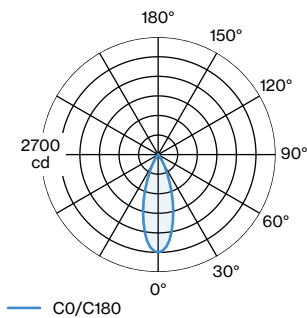

OPTICAL

Flood
 Beam angle 35°

PHYSICAL

Length 154 mm
 Width 40 mm
 Height 30 mm
 0.26 kg
 Tilt min 90°
 Tilt max 90°
 Rotation 350°

ELECTRICAL

excl. power supply
 18 V
 Total connected power 15 W
 LED Inset 12 W
 700 mA
 PC3
 Safety distance 0.3 m

CUTOUT

Length 145 mm
 Width 32 mm
 Min. ceiling thickness 8 mm
 Max. ceiling thickness 25 mm
 Recessed depth 60 mm

LIGHT DISTRIBUTION

[166261K3] The technical data represent rated values for an ambient temperature of 25°C. The data values for the luminous flux are initially subject to a tolerance of +/- 10%, those for the electrical connected load are initially subject to a tolerance of +/- 10%, and those for the colour temperature are initially subject to a tolerance of +/- 150 K. No liability is assumed for typographical or printing errors. The general terms and conditions of Wever & Ducré BVBA apply.
 © Wever & Ducré BVBA · Spinnerijstraat 99/21 · 8500 Kortrijk · Belgium · www.weverducre.com

WEVER & DUCRÉ
LIGHTING

CENO 2.0

166261K3

CONE DIAGRAM

flood 35° 700mA

h (m)	EO ² (lx)	ø (m)
1	2250	0.63
2	564	1.25
3	251	1.88
4	141	2.50
5	90	3.13

Maintenance Factors

Operating Time [h]	10 000	20 000	30 000	40 000	50 000
LLMF	0.92	0.88	0.83	0.79	0.76
LSF	1	1	1	1	1

ELECTRICAL

Power Supply 700mA

TYPE	L · W · H (MM)	VOLTAGE	ORDERCODE
14W 10-20V phase-cut dim 5-100%	102·51·30		9 0 2 2 5 5 0 1
15W dim	122·41·23	12-20V	9 0 2 2 5 5 0 2
20W 3-28V DALI 0-100%	111·52·22	3-28V	9 0 2 4 5 6 0 2