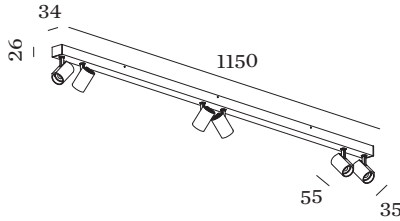

Total connected power 42 W

Class 1

PHYSICAL

Diameter 35 mm

Height 55 mm

1.1 kg

WEVER & DUCRÉ
LIGHTING

CENO SURFACE 6.0

176064Q3

OPTICAL

Honeycomb Louver

TYPE	Ø (MM)	ORDERCODE
BLIEK PETIT CENO LECA PIRRO	29	90051131