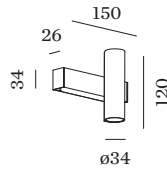

## OPTICAL

Beam angle 31°

## PHYSICAL

Diameter 34 mm

Height 120 mm

0.2 kg

WEVER & DUCRÉ  
LIGHTING