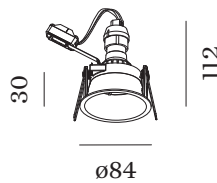

WEVER & DUCRÉ
LIGHTING

DEEPER 1.0 PAR16

152120B0

Project

Type

Notes

Quantity

Date

GENERAL

Ceiling

Recessed

Jet Black

IP20

Interior

420 lm

RAL 9005^a

LED

Lamp PAR16

PAR16

Socket GU10

max. 12 W

CRI 90

OPTICAL

Wide Flood

Beam angle 48°

PHYSICAL

Diameter 84 mm

Height 112 mm

0.15 kg

ELECTRICAL

100 - 240 V

LED Inset 6.5 W

Class 2

Safety distance 0.3 m

CUTOUT

Diameter 76-79 mm

Min. ceiling thickness 4 mm

Max. ceiling thickness 38 mm

Recessed depth 115 mm

^a Color may deviate slightly due to production conditions.

Round ceiling recessed downlight made from die-cast aluminium; surface Jet Black; powder coated; matt texture; RAL 9005; installation without tools using wire springs; suitable for ceiling thickness of 4-38 mm; recessed depth 115 mm; lamp socket GU10; lamp type PAR16; max. 12W; 100 - 240 V; degree of protection IP20; PC2; lamp not included;

LIGHT DISTRIBUTION

[152120B0] The technical data represent rated values for an ambient temperature of 25°C. The data values for the luminous flux are initially subject to a tolerance of +/- 10%, those for the electrical connected load are initially subject to a tolerance of +/- 10%, and those for the colour temperature are initially subject to a tolerance of +/- 150 K. No liability is assumed for typographical or printing errors. The general terms and conditions of Wever & Ducré BV apply.
© Wever & Ducré BV · Spinnerijstraat 99/21 · 8500 Kortrijk · Belgium · www.weverducre.com