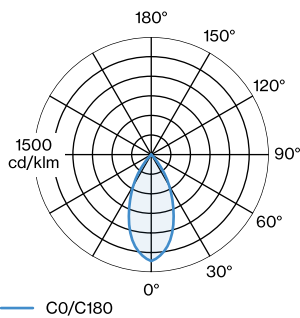

Beam angle 48°

PHYSICAL

Diameter 84 mm

Height 112 mm

0.15 kg

ELECTRICAL

100 - 240 V

LED Inset 6.5 W

Class 2

Safety distance 0.3 m

CUTOUT

Diameter 76-79 mm

Min. ceiling thickness 4 mm

Max. ceiling thickness 38 mm

Recessed depth 115 mm

^a Color may deviate slightly due to production conditions.

LIGHT DISTRIBUTION

[152120B0] The technical data represent rated values for an ambient temperature of 25°C. The data values for the luminous flux are initially subject to a tolerance of +/- 10%, those for the electrical connected load are initially subject to a tolerance of +/- 10%, and those for the colour temperature are initially subject to a tolerance of +/- 150 K. No liability is assumed for typographical or printing errors. The general terms and conditions of Wever & Ducré BV apply.
© Wever & Ducré BV · Spinnerijstraat 99/21 · 8500 Kortrijk · Belgium · www.weverducre.com