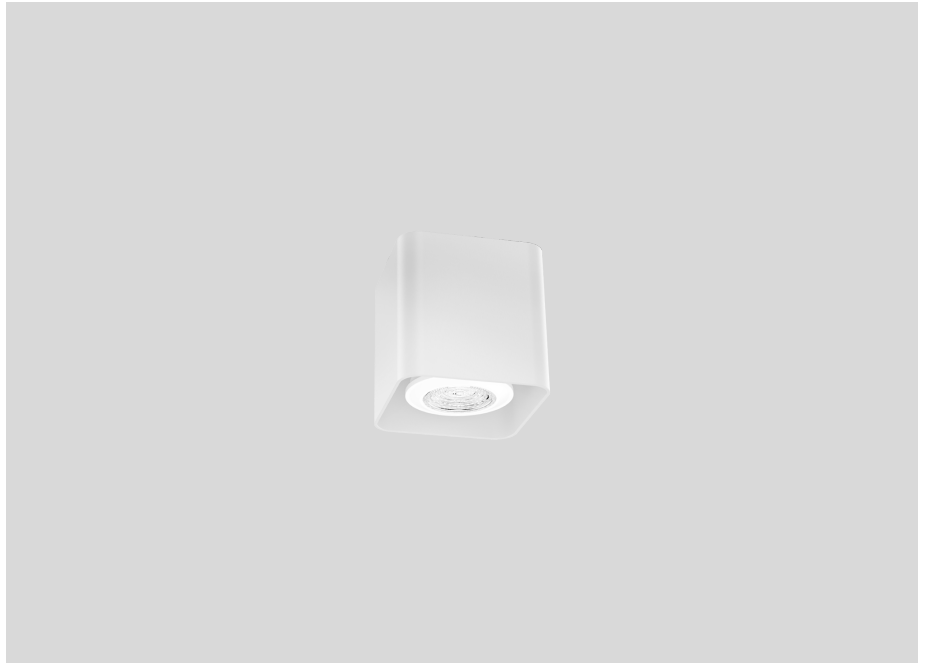

GENERAL

Ceiling

Surface

Signal White

IP20

Interior

RAL 9003^a

LED

Lamp PAR16

PAR16

Socket GU10

max. 12 W

OPTICAL

Flood

PHYSICAL

Length 70 mm

Width 70 mm

Height 82 mm

0.16 kg

ELECTRICAL

100 - 240 V

PC1

Safety distance 0.3 m

^a RAL Palette colors may deviate slightly due to production conditions.