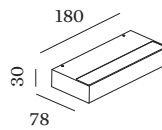

WEVER & DUCRÉ
LIGHTING

DOMINO 1.0

3371A4B2

Project

Type

Notes

Quantity

Date

GENERAL

Wall , Surface

Black Matt

RAL 9005^a

IP20

Interior

Output: 1190 lm

CIE flux code: 37 64 82 0 100

LED

2700 K

CRI ≥ 80

L80 / 60000h

3 SDCM

ELECTRICAL

phase-cut dim

220 - 240 V

Total connected power 13.7 W

Class 1

PHYSICAL

Length 180 mm

Width 78 mm

Height 30 mm

0.69 kg

^a Color may deviate slightly due to production conditions.

Wall surface luminaire made from aluminium; surface Black Matt; powder coated; matt texture; RAL 9005; PCB 3-step binning; phase-cut dim; light colour 2700 K; binning initial MacAdam ≤ 3 SDCM; CRI ≥ 80; 220 - 240 V; degree of protection IP20; PC1; driver included; light source not replaceable; control gear replaceable by end-user;

LIGHT DISTRIBUTION