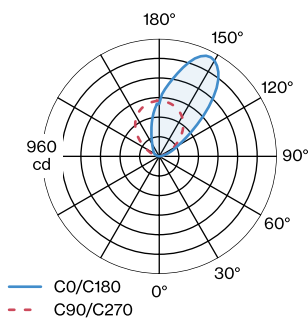

LIGHT DISTRIBUTION