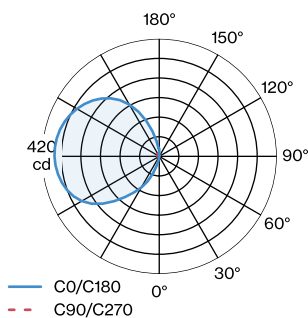

LIGHT DISTRIBUTION