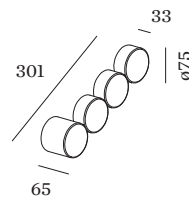

Project	
Type	
Notes	
Quantity	
Date	

**GENERAL**

Wall , Surface  
 Bronze  
 IP20  
 Interior  
 Output: 1210 lm  
 CIE flux code: 10 35 66 47 100

**LED**

2700 K  
 CRI ≥ 90  
 L80 / 55000h  
 2 SDCM

**ELECTRICAL**

phase-cut dim  
 220 - 240 V  
 Total connected power 21.1 W  
 Class 1

**PHYSICAL**

Length 301 mm  
 Width 65 mm  
 Height 75 mm  
 0.73 kg

Wall surface luminaire made from aluminium; surface Bronze; wet painted, matt smooth; with COB (Chip on Board) technology for maximum efficiency; phase-cut dim; light colour 2700 K; binning initial MacAdam ≤ 2 SDCM; CRI ≥ 90; 220 - 240 V; degree of protection IP20; PC1; driver included; light source replaceable by an authorized professional; control gear replaceable by end-user;