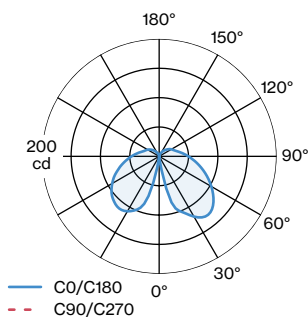

GENERAL

Floor
Surface
Dark Grey Texture
IP65
Exterior
390 lm

LED

3000 K
CRI 80
L95 / 50000 h
3-step binning

OPTICAL

Wide Flood

PHYSICAL

Length 130 mm
Width 30 mm
Height 130 mm
0.98 kg

ELECTRICAL

incl. PS | phase-cut dim
220 - 240 V
Total connected power 8 W
PC1
Safety distance 0.3 m

IP65 0,3 m

LIGHT DISTRIBUTION

[756274D4] The technical data represent rated values for an ambient temperature of 25°C. The data values for the luminous flux are initially subject to a tolerance of +/- 10%, those for the electrical connected load are initially subject to a tolerance of +/- 10%, and those for the colour temperature are initially subject to a tolerance of +/- 150 K. No liability is assumed for typographical or printing errors. The general terms and conditions of Wever & Ducré BVBA apply.
© Wever & Ducré BVBA · Spinnerijstraat 99/21 · 8500 Kortrijk · Belgium · www.weverducre.com