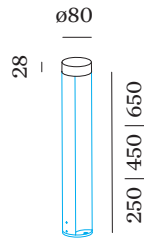

### OPTICAL

Asymetric ,

### PHYSICAL

Diameter 80 mm

Height 28 mm

0.22 kg

IP65  

WEVER & DUCRÉ  
LIGHTING

### POLE 250

TYPE	COLOUR	Ø · H (MM)	ORDERCODE
GATE 1.0	Anthracite Grey	ø80-250	9 1 0 1 2 1 A 0
GATE 1.0	Bronze	ø80-250	9 1 0 1 2 1 Q 0