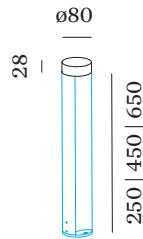

3000 K

3 SDCM

OPTICAL

Asymetric ,

ELECTRICAL

phase-cut dim

220 - 240 V

Total connected power 11.0 W

Class 1

PHYSICAL

Diameter 80 mm

Height 28 mm

0.22 kg

^a Color may deviate slightly due to production conditions.

IP65  

WEVER & DUCRÉ
LIGHTING

GATE 2.0

7582A4A4

MOUNTING

POLE 250

TYPE	COLOUR	Ø·H (MM)	ORDERCODE
GATE 2.0	Anthracite Grey	ø80-250	9 1 0 1 2 4 A 0
GATE 2.0	Bronze	ø80-250	9 1 0 1 2 4 Q 0

POLE 450

TYPE	COLOUR	Ø·H (MM)	ORDERCODE
GATE 2.0	Anthracite Grey	ø80-450	9 1 0 1 2 5 A 0
GATE 2.0	Bronze	ø80-450	9 1 0 1 2 5 Q 0

POLE 650

TYPE	COLOUR	Ø·H (MM)	ORDERCODE
GATE 2.0	Anthracite Grey	ø80-650	9 1 0 1 2 6 A 0
GATE 2.0	Bronze	ø80-650	9 1 0 1 2 6 Q 0